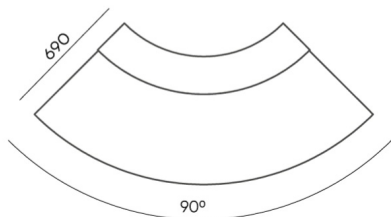

CODE

The seat connector to connect two seats (set)	L-PQ	○
--	------	---

dimensions

QD R90

H: 500 | 1 szt.
W: 1840 | St.
L: 800 | pc.

kg
netto 31
brutto 37

QD R90

H: 750 | 1 szt.
W: 1840 | St.
L: 800 | pc.

kg
netto 36
brutto 42

QD R90 IN

H: 750 | 1 szt.
W: 1840 | St.
L: 800 | pc.

kg
netto 41
brutto 46

QD R90 OUT

bejot:quadra

- A** seat height: overall dimensions
- B** seat height
- C** chair height: overall dimensions
- D** backrest height
- F** chair width: overall dimensions
- G** seat width
- H** backrest width
- K** height from the floor to the armrest
- M** chair depth: overall dimensions
- N** seat depth / seat length