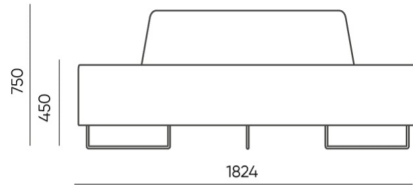

CODE

The seat connector to connect two seats (set)	L-PQ	○
--	------	---

dimensions

QD R90

H: 500 | 1 szt.
W: 1840 | St.
L: 800 | pc.

kg
netto 31
brutto 37

QD R90

H: 750 | 1 szt.
W: 1840 | St.
L: 800 | pc.

kg
netto 36
brutto 42

QD R90 IN

H: 750 | 1 szt.
W: 1840 | St.
L: 800 | pc.

kg
netto 41
brutto 46

QD R90 OUT

bejot:quadra

- A** seat height: overall dimensions
- B** seat height
- C** chair height: overall dimensions
- D** backrest height
- F** chair width: overall dimensions
- G** seat width
- H** backrest width
- K** height from the floor to the armrest
- M** chair depth: overall dimensions
- N** seat depth / seat length