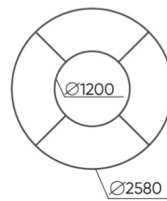

CODE

The seat connector to connect two seats (set)	L-PQ	○
--	------	---

dimensions

QD R90

H: 500 | 1 szt.
W: 1840 | St.
L: 800 | pc.

kg
netto 31
brutto 37

QD R90

H: 750 | 1 szt.
W: 1840 | St.
L: 800 | pc.

kg
netto 36
brutto 42

QD R90 IN

H: 750 | 1 szt.
W: 1840 | St.
L: 800 | pc.

kg
netto 41
brutto 46

QD R90 OUT

bejot:quadra

- A** seat height: overall dimensions
- B** seat height
- C** chair height: overall dimensions
- D** backrest height
- F** chair width: overall dimensions
- G** seat width
- H** backrest width
- K** height from the floor to the armrest
- M** chair depth: overall dimensions
- N** seat depth / seat length