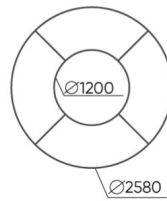

CODE

The seat connector to connect two seats (set)	L-PQ	○
--	------	---

dimensions

QD R90

H: 500 | 1 szt.
W: 1840 | St.
L: 800 | pc.

kg
netto 31
brutto 37

QD R90

H: 750 | 1 szt.
W: 1840 | St.
L: 800 | pc.

kg
netto 36
brutto 42

QD R90 IN

H: 750 | 1 szt.
W: 1840 | St.
L: 800 | pc.

kg
netto 41
brutto 46

QD R90 OUT

bejot:quadra

- A** seat height: overall dimensions
- B** seat height
- C** chair height: overall dimensions
- D** backrest height
- F** chair width: overall dimensions
- G** seat width
- H** backrest width
- K** height from the floor to the armrest
- M** chair depth: overall dimensions
- N** seat depth / seat length