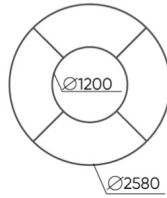

technical data

QD R90

Standard ●
Option ○

QD R90

QD RO90 IN

QD RO90 OUT

bejot:quadra

Base

CODE

The seat connector to connect two seats (set)	L-PQ	○
--	------	---

dimensions

QD R90

H: 500 | 1 szt.
W: 1840 | St.
L: 800 | pc.

kg
netto 31
brutto 37

QD R90

H: 750 | 1 szt.
W: 1840 | St.
L: 800 | pc.

kg
netto 36
brutto 42

QD R90 IN

H: 750 | 1 szt.
W: 1840 | St.
L: 800 | pc.

kg
netto 41
brutto 46

QD R90 OUT

bejot:quadra

- A** seat height: overall dimensions
- B** seat height
- C** chair height: overall dimensions
- D** backrest height
- F** chair width: overall dimensions
- G** seat width
- H** backrest width
- K** height from the floor to the armrest
- M** chair depth: overall dimensions
- N** seat depth / seat length