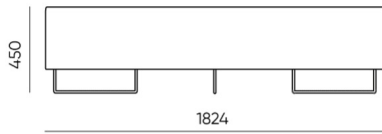

CODE

The seat connector to connect two seats (set)	L-PQ	○
--	------	---

dimensions

QD R90

H: 500 | 1 szt.
W: 1840 | St.
L: 800 | pc.

kg
netto 31
brutto 37

QD R90

H: 750 | 1 szt.
W: 1840 | St.
L: 800 | pc.

kg
netto 36
brutto 42

QD R90 IN

H: 750 | 1 szt.
W: 1840 | St.
L: 800 | pc.

kg
netto 41
brutto 46

QD R90 OUT

bejot:quadra

- A** seat height: overall dimensions
- B** seat height
- C** chair height: overall dimensions
- D** backrest height
- F** chair width: overall dimensions
- G** seat width
- H** backrest width
- K** height from the floor to the armrest
- M** chair depth: overall dimensions
- N** seat depth / seat length