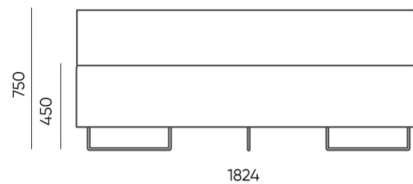

CODE

The seat connector to connect two seats (set)	L-PQ	○
--	------	---

dimensions

QD R90

H: 500 | 1 szt.
W: 1840 | St.
L: 800 | pc.

kg
netto 31
brutto 37

QD R90

H: 750 | 1 szt.
W: 1840 | St.
L: 800 | pc.

kg
netto 36
brutto 42

QD R90 IN

H: 750 | 1 szt.
W: 1840 | St.
L: 800 | pc.

kg
netto 41
brutto 46

QD R90 OUT

bejot:quadra

- A** seat height: overall dimensions
- B** seat height
- C** chair height: overall dimensions
- D** backrest height
- F** chair width: overall dimensions
- G** seat width
- H** backrest width
- K** height from the floor to the armrest
- M** chair depth: overall dimensions
- N** seat depth / seat length