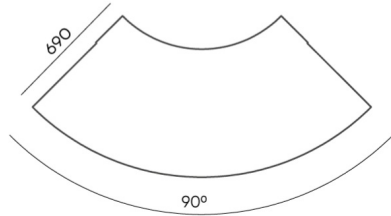

CODE

The seat connector to connect two seats (set)	L-PQ	○
--	------	---

dimensions

QD R90

H: 500 | 1 szt.
W: 1840 | St.
L: 800 | pc.

kg
netto 31
brutto 37

QD R90

H: 750 | 1 szt.
W: 1840 | St.
L: 800 | pc.

kg
netto 36
brutto 42

QD R90 IN

H: 750 | 1 szt.
W: 1840 | St.
L: 800 | pc.

kg
netto 41
brutto 46

QD R90 OUT

bejot:quadra

- A** seat height: overall dimensions
- B** seat height
- C** chair height: overall dimensions
- D** backrest height
- F** chair width: overall dimensions
- G** seat width
- H** backrest width
- K** height from the floor to the armrest
- M** chair depth: overall dimensions
- N** seat depth / seat length