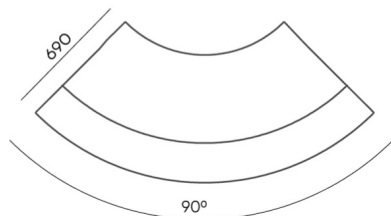

CODE

The seat connector to connect two seats (set)	L-PQ	○
--	------	---

dimensions

QD R90

H: 500 | 1 szt.
W: 1840 | St.
L: 800 | pc.

kg
netto 31
brutto 37

QD R90

H: 750 | 1 szt.
W: 1840 | St.
L: 800 | pc.

kg
netto 36
brutto 42

QD R90 IN

H: 750 | 1 szt.
W: 1840 | St.
L: 800 | pc.

kg
netto 41
brutto 46

QD R90 OUT

bejot:quadra

- A** seat height: overall dimensions
- B** seat height
- C** chair height: overall dimensions
- D** backrest height
- F** chair width: overall dimensions
- G** seat width
- H** backrest width
- K** height from the floor to the armrest
- M** chair depth: overall dimensions
- N** seat depth / seat length