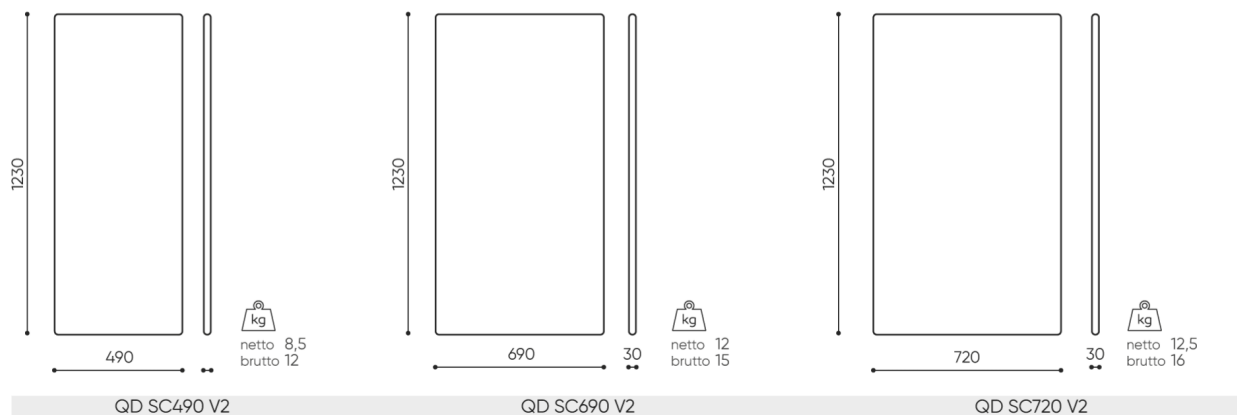

technical data

QD SC

Standard ●
Option ○

Additional equipment

Reinforcing panel (located under the upholstery) allowing the installation of a 32-inch TV bracket for QD SC2210 TV ○

Possibilities of using the back walls:

QD SC 690 V2 - for QD PO690

QD SC910 V2 - for QD PO 690 + QD P1/ QD P1B

QD SC1650 V2 - for QD PO1650

QD SCR - for QD RO45 M IN / QD RO45 S OUT elements

Possibilities of using the side walls:

QD SC 490 V2 R / L - for QD PO690 and QD PO1650

QD SC720 V2 R / L - for QD PO690 and QD PO1650

QD SC2210 V2 - to connect 2 parallel sofas into a set

dimensions

QD SC

bejot:quadra

- A** seat height: overall dimensions
- B** seat height
- C** chair height: overall dimensions
- D** backrest height
- F** chair width: overall dimensions
- G** seat width
- H** backrest width
- K** height from the floor to the armrest
- M** chair depth: overall dimensions
- N** seat depth / seat length