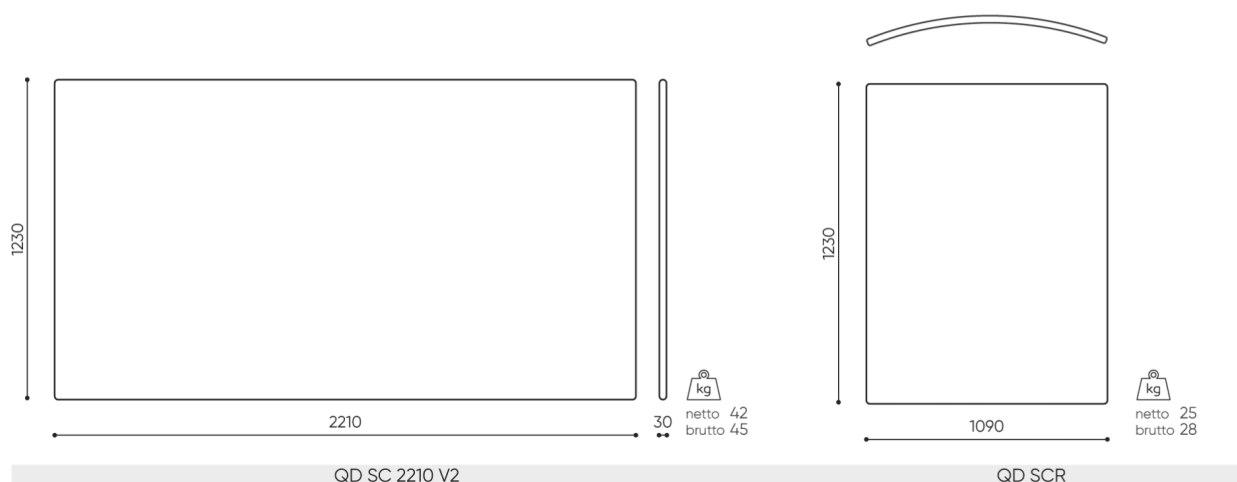

QD SC720 V2 R / L - for QD PO690 and QD PO1650

QD SC2210 V2 - to connect 2 parallel sofas into a set

dimensions

QD SC

bejot:quadra

- A** seat height: overall dimensions
- B** seat height
- C** chair height: overall dimensions
- D** backrest height
- F** chair width: overall dimensions
- G** seat width
- H** backrest width
- K** height from the floor to the armrest
- M** chair depth: overall dimensions
- N** seat depth / seat length