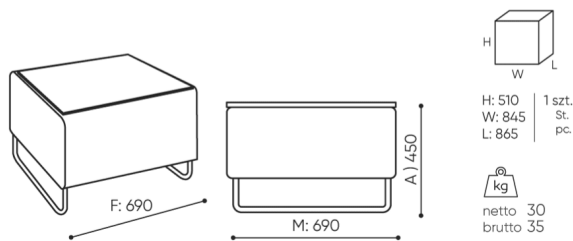

Glides for ceramic floors, concrete and carpets PK ●

Felt glides for wooden floors and floor panels PF ○

Additional equipment

The seat connector to connect two seats (set) L-PQ ○

U-type independent connector for connecting 2 seats or 2 seats with walls (set) L-U ○

dimensions

QD T690B

QD T690B

- A seat height: overall dimensions
- B seat height
- C chair height: overall dimensions
- D backrest height
- F chair width: overall dimensions
- G seat width
- H backrest width
- K height from the floor to the armrest
- M chair depth: overall dimensions
- N seat depth / seat length