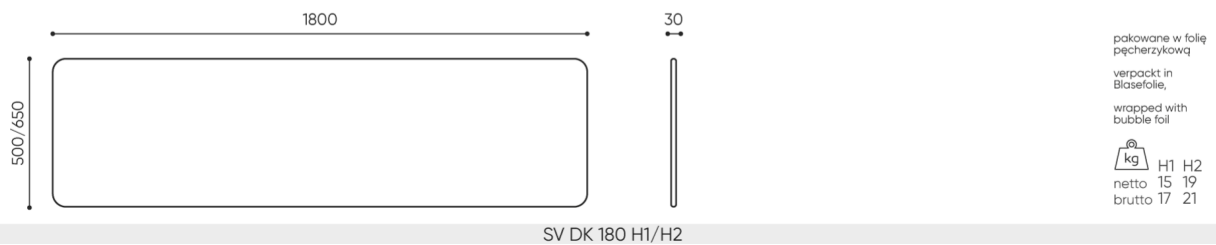

bejot:selva