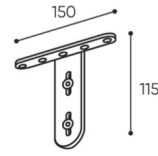

## technical data

SV DK

Standard ●  
Option ○

Base	CODE
Upholstered panel with powder painted metal handles (colors according to the Bejot pattern book) and a universal binding screw - dedicated for worktops of 15 - 80mm thickness	●
Code name	
SV DK80 H1	800 x 500 x 30mm
SV DK80 H2	800 x 650 x 30mm
SV DK120 H1	1200 x 500 x 30mm
SV DK120 H2	1200 x 650 x 30mm
SV DK140 H1	1400 x 500 x 30mm
SV DK140 H2	1400 x 650 x 30mm
SV DK160 H1	1600 x 500 x 30mm
SV DK160 H2	1600 x 650 x 30mm
SV DK180 H1	1800 x 500 x 30mm
SV DK180 H2	1800 x 650 x 30mm

# dimensions

SV DK

bejot:selva

pakowane w folię  
pęcherzykową  
verpackt in  
Blasefolie,  
wrapped with  
bubble foil  
kg  
netto 0,7  
brutto 1,5

SV U15

pakowane w folię  
pęcherzykową  
verpackt in  
Blasefolie,  
wrapped with  
bubble foil  
kg  
netto 0,7  
brutto 1,5

SV U45

pakowane w folię  
pęcherzykową  
verpackt in  
Blasefolie,  
wrapped with  
bubble foil  
kg  
netto 0,5  
brutto 1

SV UW

**H** height: overall dimensions

**W** width: overall dimensions

**L** depth: overall dimensions

Dimensions are approximate and may vary depending on the selected product configuration. The requirements of the standard are always met.