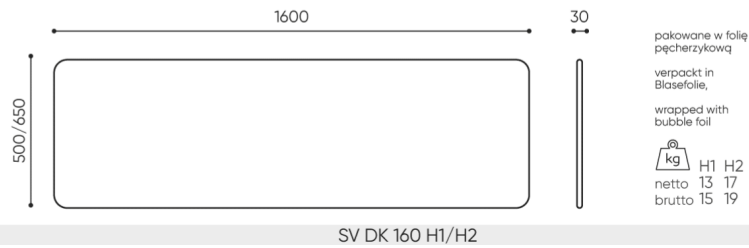

## technical data

SV DK

Standard ●  
Option ○

Base	CODE
Upholstered panel with powder painted metal handles (colors according to the Bejot pattern book) and a universal binding screw - dedicated for worktops of 15 - 80mm thickness	●
Code name	
SV DK80 H1	800 x 500 x 30mm
SV DK80 H2	800 x 650 x 30mm
SV DK120 H1	1200 x 500 x 30mm
SV DK120 H2	1200 x 650 x 30mm
SV DK140 H1	1400 x 500 x 30mm
SV DK140 H2	1400 x 650 x 30mm
SV DK160 H1	1600 x 500 x 30mm
SV DK160 H2	1600 x 650 x 30mm
SV DK180 H1	1800 x 500 x 30mm
SV DK180 H2	1800 x 650 x 30mm

# dimensions

SV DK

bejot:selva

pakowane w folię  
pęcherzykową  
verpackt in  
Blasefolie,  
wrapped with  
bubble foil  
kg  
netto 0,7  
brutto 1,5

SV U15

pakowane w folię  
pęcherzykową  
verpackt in  
Blasefolie,  
wrapped with  
bubble foil  
kg  
netto 0,7  
brutto 1,5