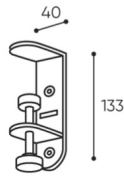

## technical data

SV DK

Standard ●  
Option ○

Base	CODE
Upholstered panel with powder painted metal handles (colors according to the Bejot pattern book) and a universal binding screw - dedicated for worktops of 15 - 80mm thickness	●
Code name	
SV DK80 H1	800 x 500 x 30mm
SV DK80 H2	800 x 650 x 30mm
SV DK120 H1	1200 x 500 x 30mm
SV DK120 H2	1200 x 650 x 30mm
SV DK140 H1	1400 x 500 x 30mm
SV DK140 H2	1400 x 650 x 30mm
SV DK160 H1	1600 x 500 x 30mm
SV DK160 H2	1600 x 650 x 30mm
SV DK180 H1	1800 x 500 x 30mm
SV DK180 H2	1800 x 650 x 30mm

# dimensions

SV DK

bejot:selva

pakowane w folię  
pęcherzykową  
verpackt in  
Blasefolie,  
wrapped with  
bubble foil  
kg  
netto 0,7  
brutto 1,5

SV U15

pakowane w folię  
pęcherzykową  
verpackt in  
Blasefolie,  
wrapped with  
bubble foil  
kg  
netto 0,7  
brutto 1,5

SV U45

pakowane w folię  
pęcherzykową  
verpackt in  
Blasefolie,  
wrapped with  
bubble foil  
kg  
netto 0,5  
brutto 1

SV UW

**H** height: overall dimensions

**W** width: overall dimensions

**L** depth: overall dimensions

Dimensions are approximate and may vary depending on the selected product configuration. The requirements of the standard are always met.