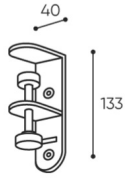

## technical data

SV DK

Standard ●  
Option ○

Base	CODE
Upholstered panel with powder painted metal handles (colors according to the Bejot pattern book) and a universal binding screw - dedicated for worktops of 15 - 80mm thickness	●
Code name	
SV DK80 H1	800 x 500 x 30mm
SV DK80 H2	800 x 650 x 30mm
SV DK120 H1	1200 x 500 x 30mm
SV DK120 H2	1200 x 650 x 30mm
SV DK140 H1	1400 x 500 x 30mm
SV DK140 H2	1400 x 650 x 30mm
SV DK160 H1	1600 x 500 x 30mm
SV DK160 H2	1600 x 650 x 30mm
SV DK180 H1	1800 x 500 x 30mm
SV DK180 H2	1800 x 650 x 30mm

# dimensions

SV DK

bejot:selva

pakowane w folię  
pęcherzykową  
verpackt in  
Blasefolie,  
wrapped with  
bubble foil  
kg  
netto 0,7  
brutto 1,5

SV U15

pakowane w folię  
pęcherzykową  
verpackt in  
Blasefolie,  
wrapped with  
bubble foil  
kg  
netto 0,7  
brutto 1,5

SV U45

pakowane w folię  
pęcherzykową  
verpackt in  
Blasefolie,  
wrapped with  
bubble foil  
kg  
netto 0,5  
brutto 1

SV UW

**H** height: overall dimensions

**W** width: overall dimensions

**L** depth: overall dimensions