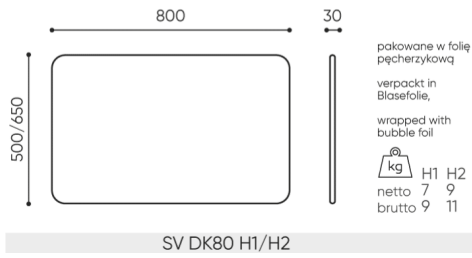

## technical data

SV DK

Standard ●  
Option ○

Base	CODE
Upholstered panel with powder painted metal handles (colors according to the Bejot pattern book) and a universal binding screw - dedicated for worktops of 15 - 80mm thickness	●
Code name	
SV DK80 H1	800 x 500 x 30mm
SV DK80 H2	800 x 650 x 30mm
SV DK120 H1	1200 x 500 x 30mm
SV DK120 H2	1200 x 650 x 30mm
SV DK140 H1	1400 x 500 x 30mm
SV DK140 H2	1400 x 650 x 30mm
SV DK160 H1	1600 x 500 x 30mm
SV DK160 H2	1600 x 650 x 30mm
SV DK180 H1	1800 x 500 x 30mm
SV DK180 H2	1800 x 650 x 30mm

# dimensions

SV DK

bejot:selva

pakowane w folię  
pęcherzykową  
verpackt in  
Blasefolie,  
wrapped with  
bubble foil  
kg  
netto 0,7  
brutto 1,5

SV U15

pakowane w folię  
pęcherzykową  
verpackt in  
Blasefolie,  
wrapped with  
bubble foil  
kg  
netto 0,7  
brutto 1,5