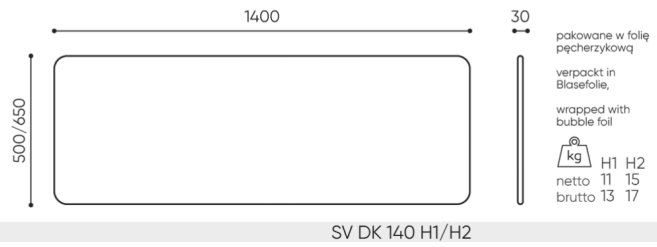

## technical data

SV DK

Standard ●  
Option ○

Base	CODE
Upholstered panel with powder painted metal handles (colors according to the Bejot pattern book) and a universal binding screw - dedicated for worktops of 15 - 80mm thickness	●
Code name	
SV DK80 H1	800 x 500 x 30mm
SV DK80 H2	800 x 650 x 30mm
SV DK120 H1	1200 x 500 x 30mm
SV DK120 H2	1200 x 650 x 30mm
SV DK140 H1	1400 x 500 x 30mm
SV DK140 H2	1400 x 650 x 30mm
SV DK160 H1	1600 x 500 x 30mm
SV DK160 H2	1600 x 650 x 30mm
SV DK180 H1	1800 x 500 x 30mm
SV DK180 H2	1800 x 650 x 30mm

# dimensions

SV DK

bejot:selva

pakowane w folię  
pęcherzykową  
verpackt in  
Blasefolie,  
wrapped with  
bubble foil  
kg  
netto 0,7  
brutto 1,5

SV U15

pakowane w folię  
pęcherzykową  
verpackt in  
Blasefolie,  
wrapped with  
bubble foil  
kg  
netto 0,7  
brutto 1,5