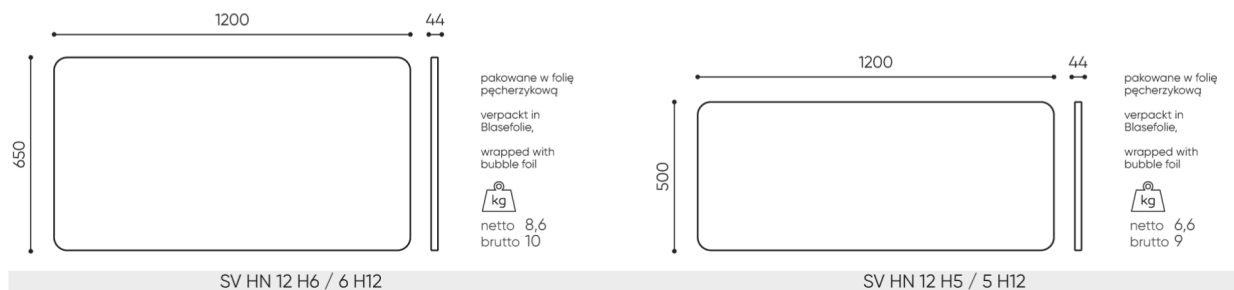

technical data

SV HN 12 H5/6

Standard ●
Option ○

Ceiling mounting sets	CODE	
A set of fixings with 3m long cables for hanging 1 panel	SV C1	○
A set of fasteners with 3m long cables for hanging 2 panels of the same width	SV C2	○
A set of fasteners with 3m long cables for hanging 3 panels of the same width	SV C3	○
Assembly cables of non-standard length - extra payment for each additional 1m of lines (set) over 3m		○
Ceiling and floor mounting sets		
A set of fixings with 4m long cables for hanging 1 panel	SV CF1	○
A set of fasteners with 4m long cables for hanging 2 panels of the same width	SV CF2	○
A set of fasteners with 4m long cables for hanging 3 panels of the same width	SV CF3	○
Assembly cables of non-standard length - extra payment for each additional 1m of lines (set) over 4m		○

dimensions

SV HN 12 H5/6

Dimensions are approximate and may vary depending on the selected product configuration. The requirements of the standard are always met.

materials available for collection

1st price group