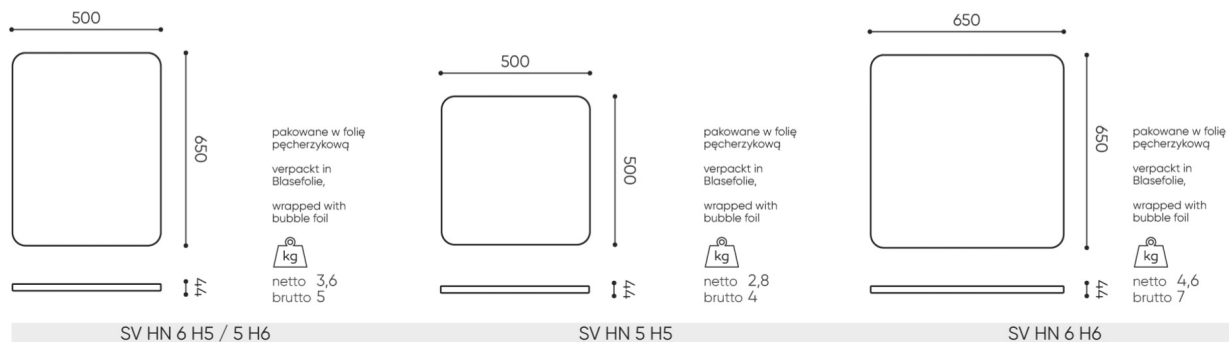

## technical data

SV HS 5/6 H5/6

Standard ●  
Option ○

Ceiling mounting sets	CODE	
A set of fixings with 3m long cables for hanging 1 panel	SV C1	○
A set of fasteners with 3m long cables for hanging 2 panels of the same width	SV C2	○
A set of fasteners with 3m long cables for hanging 3 panels of the same width	SV C3	○
Assembly cables of non-standard length - extra payment for each additional 1m of lines (set) over 3m		○
<b>Ceiling and floor mounting sets</b>		
A set of fixings with 4m long cables for hanging 1 panel	SV CF1	○
A set of fasteners with 4m long cables for hanging 2 panels of the same width	SV CF2	○
A set of fasteners with 4m long cables for hanging 3 panels of the same width	SV CF3	○
Assembly cables of non-standard length - extra payment for each additional 1m of lines (set) over 4m		○

# dimensions

SV HS 5/6 H5/6

Dimensions are approximate and may vary depending on the selected product configuration. The requirements of the standard are always met.