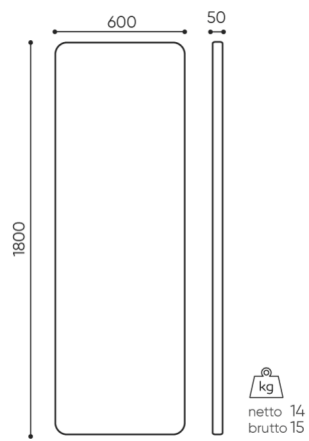

LED strip with power supply: 4000K color (neutral white)	4000K	○
LED strip with power supply: 3000K color (warm white)	3000K	○
Non-contact switch enabling smooth adjustment of light intensity	REG	○

Mounting kits with backlight

Black hangers (2 pcs) for a single panel with a distance of 20 mm from the wall	WD-A1	○
Black hangers (2 pcs) for a single panel with a distance of 50 mm from the wall	WD-A2	○

Mounting kits without backlight

400 mm mounting rail, wall mounted, for hanging a single panel	SV SZ4	○
1000 mm mounting rail mounted to the wall to hang 2 panels directly next to each other	SV SZ10	○
1600 mm mounting rail mounted to the wall to hang 3 panels directly next to one another	SV SZ16	○

dimensions

SV PSC 18

SV PSC18

- H** height: overall dimensions
- W** width: overall dimensions
- L** depth: overall dimensions

Dimensions are approximate and may vary depending on the selected product configuration. The requirements of the standard are always met.