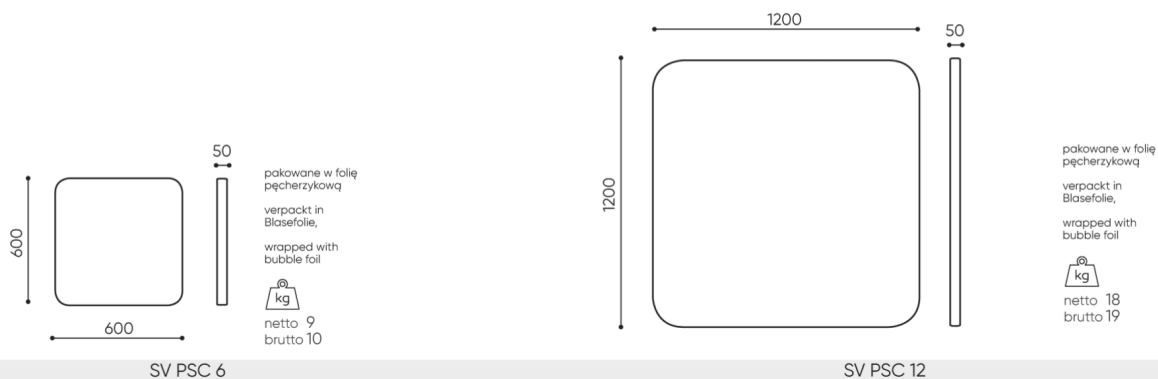

LED strip with power supply: 4000K color (neutral white)	4000K	○
LED strip with power supply: 3000K color (warm white)	3000K	○
Non-contact switch enabling smooth adjustment of light intensity	REG	○

Mounting kits with backlight

400mm mounting rail, wall mounted, for hanging a single panel SV PSC6 i SV PSCD6	SV SZ4	○
600mm mounting rail, wall mounted, for hanging a single panel SV PSC12 i SV SCD12	SV SZ6	○

dimensions

SV PSC 6/12

H height: overall dimensions

W width: overall dimensions

L depth: overall dimensions

Dimensions are approximate and may vary depending on the selected product configuration. The requirements of the standard are always met.