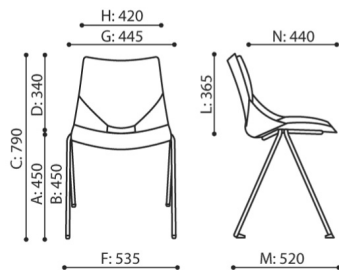

## technical data

SH 215 be:basic

Standard ●  
Option ○

Base	CODE	
Chromed		●
Additional equipment	CODE	
SH 215 2N - Upholstered seat cover	2N	●
SH 215 - Hook chair connector	K	○
<b>Product available while stocks last</b>		

# dimensions

## SH 215 be:basic

H: 880	1-2 szt.
W: 620	St.
L: 580	pc.
H: 970	3 szt.
W: 660	St.
L: 610	pc.
H: 1070	4-5 szt.
W: 660	St.
L: 610	pc.

SH 215 1N

- A seat height: overall dimensions
- B seat height: measured according to the norm  
PN EN 1335 - 1
- C chair height
- D backrest height
- E headrest height
- F dimensional width chair / base
- G seat width
- H backrest width
- I width between armrests
- K height from the floor to the armrest
- L backrest length
- M dimensional chair depth
- N seat depth / seat length

Dimensions are approximate and may vary depending on the selected product configuration. The requirements of the standard are always met.