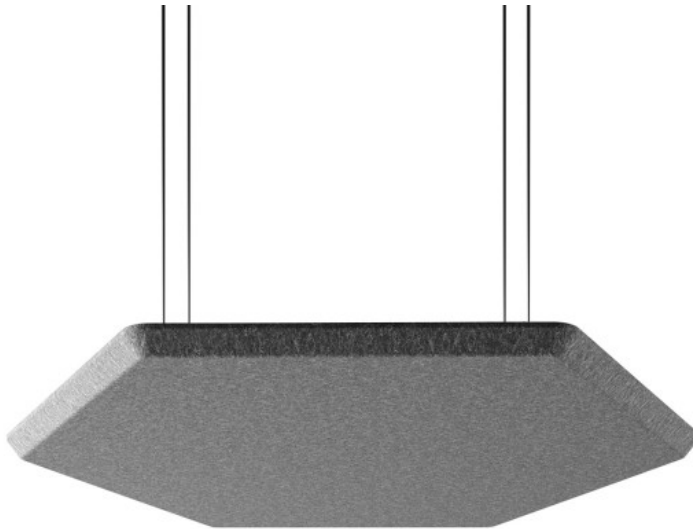

# silent\_block

SBS H60

: product card

Offering modern design and easy installation, the silent block collection allows you to creatively arrange your space without compromising on acoustic performance. A wide range of upholstery fabrics and a multitude of available shapes provide limitless possibilities for creating layouts to suit any interior.

## Variety of shapes

The Silent Blocks is an acoustic novelty, thanks to which choosing a right shape of the acoustic panel for the interior will become as easy as ABC without compromising the excellent acoustic parameters.

# dimensions

SBS H60

SBS / SBW H60

- H** height: overall dimensions
- W** width: overall dimensions
- L** epth: overall dimensions

Dimensions are approximate and may vary depending on the selected product configuration. The requirements of the standard are always met.