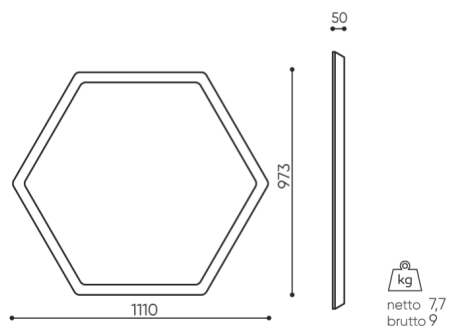

dimensions

SBS H60

SBS / SBW H60

- **H** height: overall dimensions
- **W** width: overall dimensions
- **L** epth: overall dimensions

Dimensions are approximate and may vary depending on the selected product configuration. The requirements of the standard are always met.

bejot:silent_block