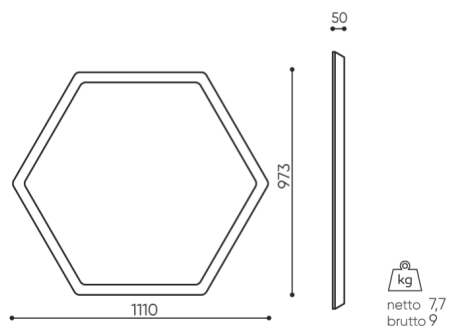

Acoustic parameters

Sound absorption coefficient α_w according to PN-EN ISO 11654:1999 - **0,9**
Sound absorption class acc. to PN-EN ISO 11654:1999 - **A**

technical data

SBS H60

Standard ●
Option ○

Mounting method	CODE
The set of fasteners with 4 cables, 1,5 m long	●
Mounting cords of non-standard lenght (extra charge for each additional 1 m of cable over 1,5 m)*	○

* the cord can be cut as desired to achieve the required lenght

dimensions

SBS H60

SBS / SBW H60

- H** height: overall dimensions
- W** width: overall dimensions
- L** epth: overall dimensions

Dimensions are approximate and may vary depending on the selected product configuration. The requirements of the standard are always met.