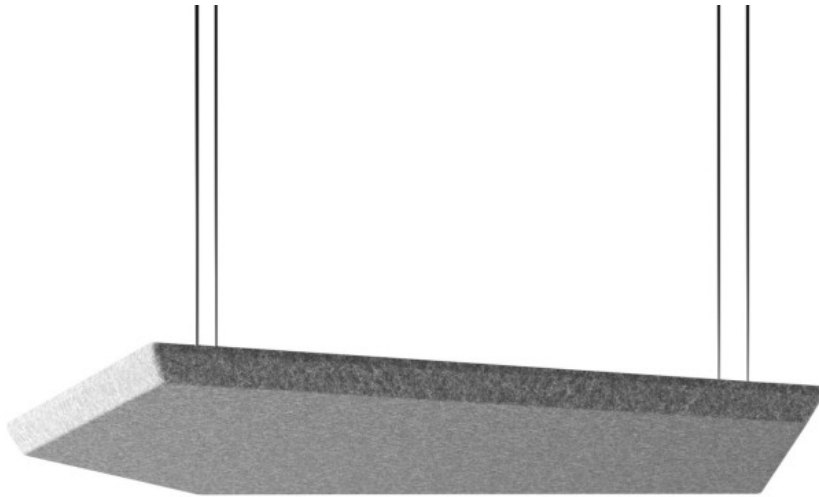

silent_block

SBS P105

: product card

Offering modern design and easy installation, the silent block collection allows you to creatively arrange your space without compromising on acoustic performance. A wide range of upholstery fabrics and a multitude of available shapes provide limitless possibilities for creating layouts to suit any interior.

design:
Bejot Development Team

Product website
[website link](#)

bejot:

collection advantages

Variety of shapes

The Silent Blocks is an acoustic novelty, thanks to which choosing a right shape of the acoustic panel for the interior will become as easy as ABC without compromising the excellent acoustic parameters.