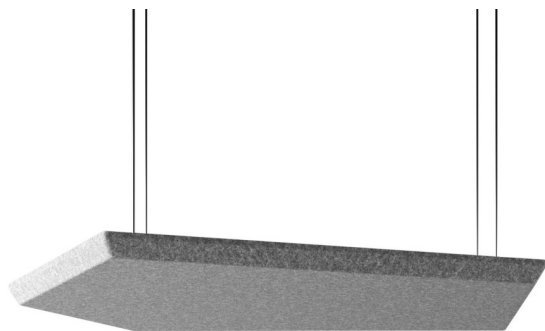

Acoustic parameters

Sound absorption coefficient α_w according to PN-EN ISO 11654:1999 - **0,9**
Sound absorption class acc. to PN-EN ISO 11654:1999 - **A**

technical data

SBS P105

Standard ●
Option ○

Mounting method	CODE
The set of fasteners with 4 cables, 1,5 m long	●
Mounting cords of non-standard lenght (extra charge for each additional 1 m of cable over 1,5 m)*	○

* the cord can be cut as desired to achieve the required lenght

materials available for collection

1st price group	Bond, Fenno, Sawana
2nd price group	Alpa, Charles, Charles - Studio Design, Cura, Era - Studio Design, Pastel, Roccia
3rd price group	Ally, Ally SD, Alpa-Studio Design, Blazer, Cura SD, Easy SD, Oceanic, Synergy, Synergy - Studio Design
4th price group	Heritage, Oceanic-Studio Design, Remix - Studio Design
5th price group	Steelcut Trio 3