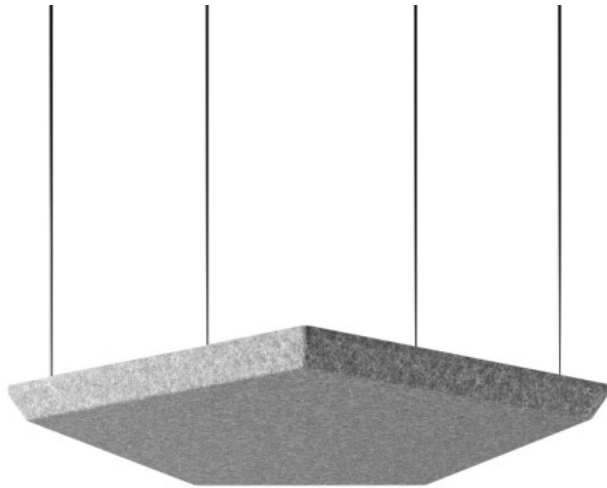

# silent\_block

SBS P60

: product card

Offering modern design and easy installation, the silent block collection allows you to creatively arrange your space without compromising on acoustic performance. A wide range of upholstery fabrics and a multitude of available shapes provide limitless possibilities for creating layouts to suit any interior.

## Variety of shapes

The Silent Blocks is an acoustic novelty, thanks to which choosing a right shape of the acoustic panel for the interior will become as easy as ABC without compromising the excellent acoustic parameters.