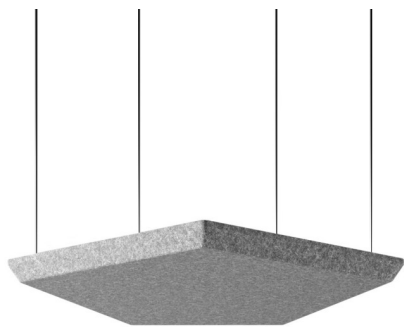

materials available for collection

1st price group	Bond, Fenno, Sawana
2nd price group	Alaska, Alpa, Charles, Charles - Studio Design, Cura, Era - Studio Design, Pastel, Roccia
3rd price group	Ally, Ally SD, Alpa-Studio Design, Blazer, Cura SD, Cyber SD, Easy SD, Oceanic, Synergy, Synergy - Studio Design
4th price group	Heritage, Oceanic-Studio Design, Remix - Studio Design
5th price group	Steelcut Trio 3

bejot:silent_block