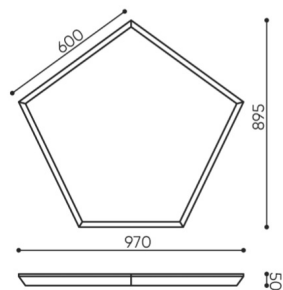

## technical data

SBS P60

Standard ●  
Option ○

Mounting method	CODE
The set of fasteners with 4 cables, 1,5 m long	●
Mounting cords of non-standard lenght (extra charge for each additional 1 m of cable over 1,5 m)*	○

# dimensions

SBS P60

kg  
netto 18  
brutto 19

kg  
netto 8,7  
brutto 10

SBS / SBW P60

SBS / SBW P105

- H** height: overall dimensions
- W** width: overall dimensions
- L** depth: overall dimensions

Dimensions are approximate and may vary depending on the selected product configuration. The requirements of the standard are always met.