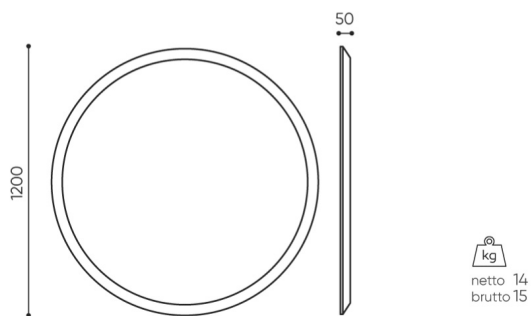

Acoustic parameters

Sound absorption coefficient α_w according to PN-EN ISO 11654:1999 - **0,9**
Sound absorption class acc. to PN-EN ISO 11654:1999 - **A**

technical data

SBS R120

Standard ●
Option ○

| Mounting method | CODE |
|---|------|
| The set of fasteners with 4 cables, 1,5 m long | ● |
| Mounting cords of non-standard lenght (extra charge for each additional 1 m of cable over 1,5 m)* | ○ |

* the cord can be cut as desired to achieve the required lenght

dimensions

SBS R120

SBS /SBW R120

- H** height: overall dimensions
- W** width: overall dimensions
- L** epth: overall dimensions

Dimensions are approximate and may vary depending on the selected product configuration. The requirements of the standard are always met.