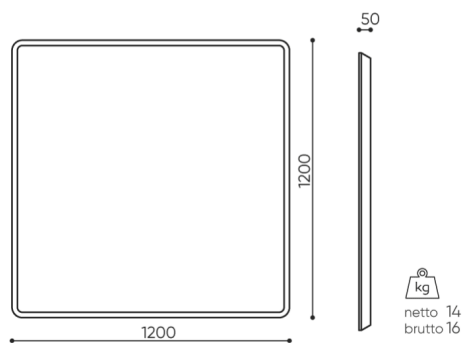

### Mounting method

---

- The set of fasteners with 4 cables, 1,5 m long ●
- Mounting cords of non-standard length (extra charge for each additional 1 m of cable over 1,5 m)\* ○

\* the cord can be cut as desired to achieve the required length

# dimensions

SBS S120

SBS / SBW S120

- H** height: overall dimensions
- W** width: overall dimensions
- L** depth: overall dimensions

Dimensions are approximate and may vary depending on the selected product configuration. The requirements of the standard are always met.