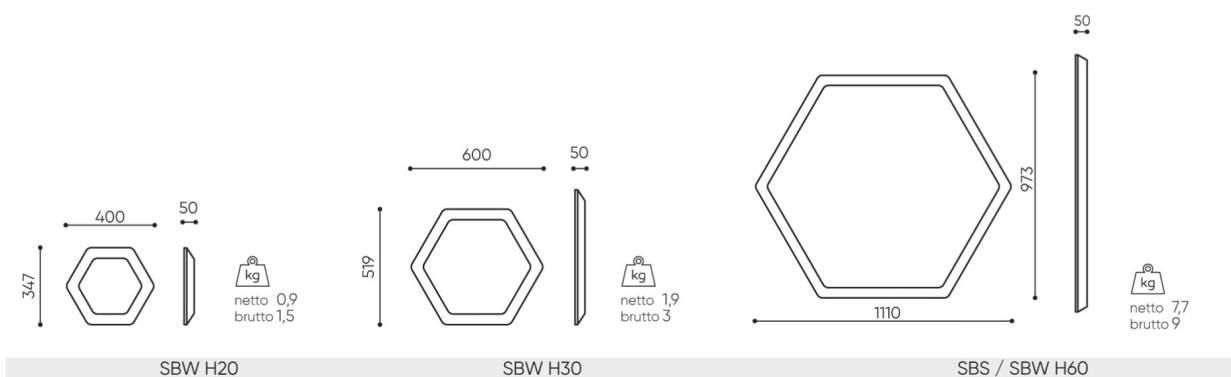

Black hangers (2 pcs) for a single panel with a distance of 20 mm from the wall	WD-A1	○
Black hangers (2 pcs) for a single panel with a distance of 50 mm from the wall	WD-A2	○

Mounting kits without backlight

Wall mounting kit		●
-------------------	--	---

Code	Size
SBW H20	400 x 347 x 50mm
SBW H30	600 x 520 x 50mm
SBW H60	1110 x 970 x 50mm

dimensions

SBW H

H height: overall dimensions

W width: overall dimensions

L epth: overall dimensions

Dimensions are approximate and may vary depending on the selected product configuration. The requirements of the standard are always met.

materials available for collection

1st price group	Bond, Fenno, Sawana
2nd price group	Alaska, Alpa, Charles, Charles - Studio Design, Cura, Pastel, Roccia
3rd price group	Ally, Ally SD, Alpa-Studio Design, Blazer, Cura SD, Cyber SD, Easy SD, Oceanic, Synergy, Synergy - Studio Design
4th price group	Heritage, Oceanic-Studio Design, Remix - Studio Design
5th price group	Steelcut Trio 3