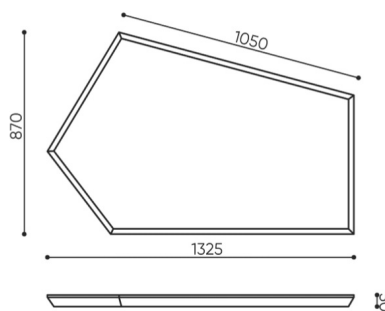

Mounting kits without backlight

Wall mounting kit		●
-------------------	--	---

dimensions

SBW P60 + P105

kg
netto 18
brutto 19

kg
netto 8,7
brutto 10

SBS / SBW P60

SBS / SBW P105

- H** height: overall dimensions
- W** width: overall dimensions
- L** depth: overall dimensions

Dimensions are approximate and may vary depending on the selected product configuration. The requirements of the standard are always met.