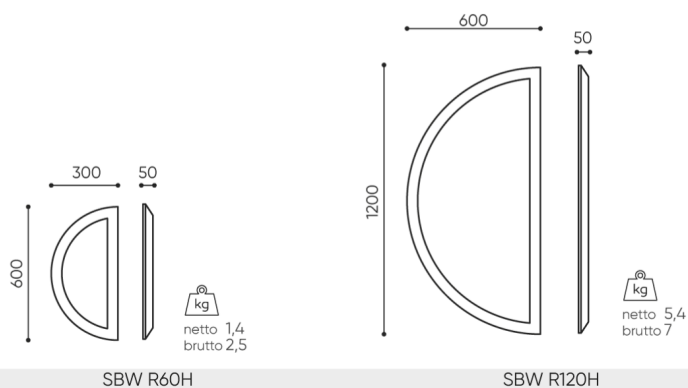

Mounting kits with backlight

Black hangers (2 pcs) for a single panel with a distance of 20 mm from the wall	WD-A1	○
Black hangers (2 pcs) for a single panel with a distance of 50 mm from the wall	WD-A2	○

Mounting kits without backlight

Wall mounting kit		●
-------------------	--	---

Code	Size
SBW R60H	600 x 300 x 50mm
SBW R120H	1200 x 600 x 50mm

dimensions

SBW R H

- H** height: overall dimensions
- W** width: overall dimensions
- L** depth: overall dimensions

Dimensions are approximate and may vary depending on the selected product configuration. The requirements of the standard are always met.

materials available for collection

1st price group	Bond, Fenno, Sawana
2nd price group	Alpa, Charles, Charles - Studio Design, Cura, Pastel, Roccia
3rd price group	Ally, Ally SD, Alpa-Studio Design, Blazer, Cura SD, Easy SD, Oceanic, Synergy, Synergy - Studio Design
4th price group	Heritage, Oceanic-Studio Design, Remix - Studio Design
5th price group	Steelcut Trio 3