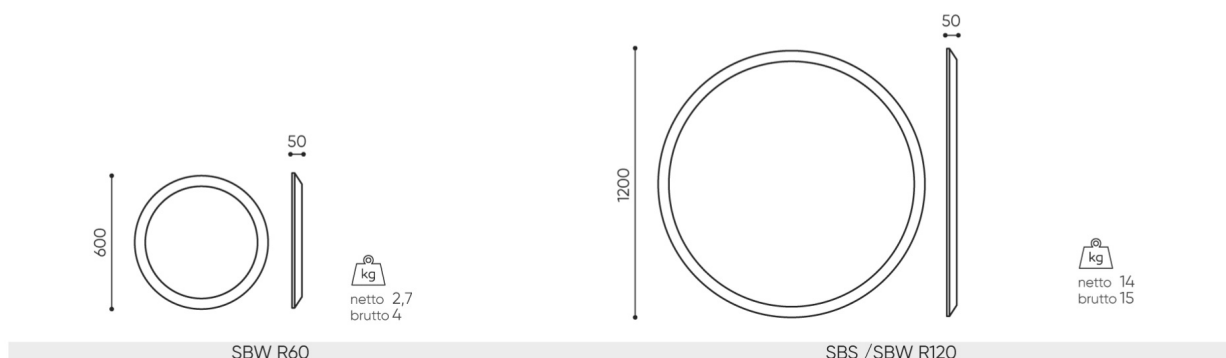

Black hangers (2 pcs) for a single panel with a distance of 20 mm from the wall	WD-A1	○
Black hangers (2 pcs) for a single panel with a distance of 50 mm from the wall	WD-A2	○

Mounting kits without backlight

Wall mounting kit		●
-------------------	--	---

Code

Size

SBW R60	fi 600 x 50mm
SBW R120	fi 1200 x 50mm

dimensions

SBW R

H height: overall dimensions

W width: overall dimensions

L epth: overall dimensions

Dimensions are approximate and may vary depending on the selected product configuration. The requirements of the standard are always met.

materials available for collection

1st price group