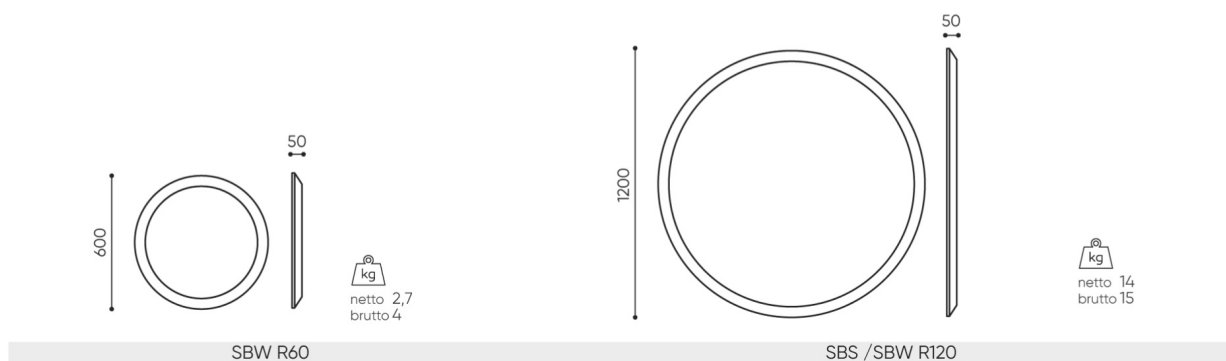

Black hangers (2 pcs) for a single panel with a distance of 20 mm from the wall	WD-A1	○
Black hangers (2 pcs) for a single panel with a distance of 50 mm from the wall	WD-A2	○

Mounting kits without backlight

Wall mounting kit		●
-------------------	--	---

Code

Size

SBW R60	fi 600 x 50mm
SBW R120	fi 1200 x 50mm

dimensions

SBW R

H height: overall dimensions

W width: overall dimensions

L epth: overall dimensions

Dimensions are approximate and may vary depending on the selected product configuration. The requirements of the standard are always met.

materials available for collection

1st price group