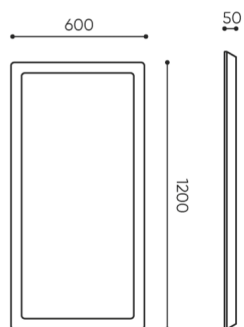

dimensions

SBW RC60

kg
netto 7
brutto 8

SBS / SBW RC120

waga osprzętu LED
i zawiesi
weight of LED
accessories and
slings
Gewicht des
LED-Zubehörs und
der Schlingen

kg
netto 4
brutto 5

- **H** height: overall dimensions
- **W** width: overall dimensions
- **L** depth: overall dimensions

Dimensions are approximate and may vary depending on the selected product configuration. The requirements of the standard are always met.

bejot:silent_block