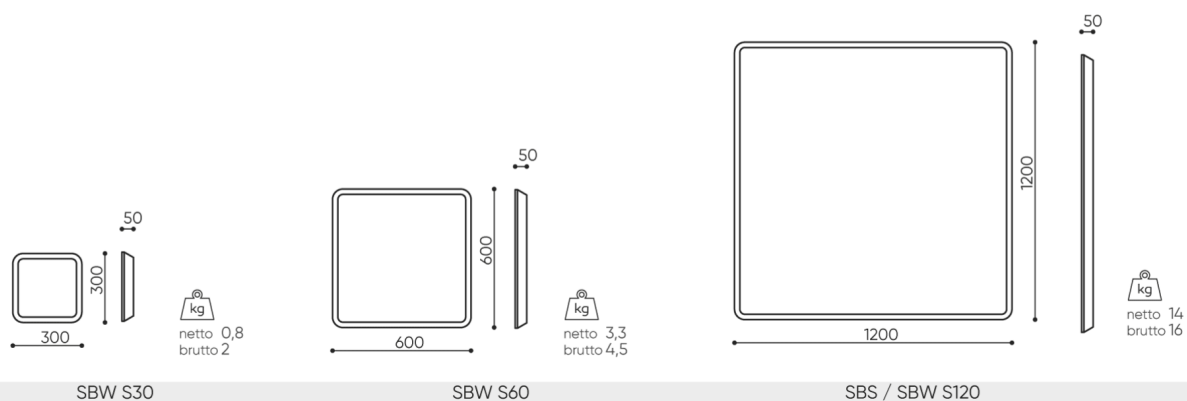

## technical data

SBW S

Standard ●  
Option ○

Mounting method	CODE
Wall mounting kit	●

Code	Size
SBW S30	300 x 300 x 50mm
SBW S60	600 x 600 x 50mm
SBW S120	1200 x 1200 x 50mm

bejot:silent\_block

# dimensions

## SBW S

**H** height: overall dimensions

**W** width: overall dimensions

**L** epth: overall dimensions

Dimensions are approximate and may vary depending on the selected product configuration. The requirements of the standard are always met.