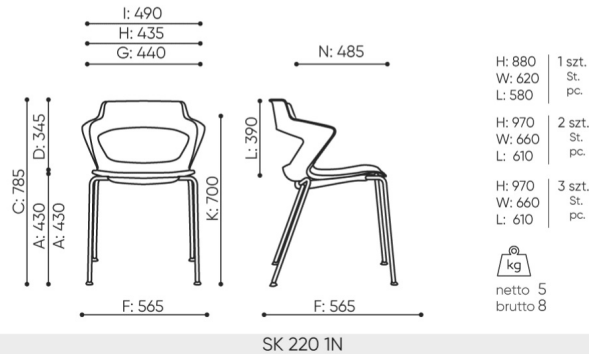

Product available while stocks last

bejot:be:basic offer

dimensions

SK 220 be:basic

- A seat height: overall dimensions
- B seat height: measured according to the norm
PN EN 1335 - 1
- C chair height
- D backrest height
- E headrest height
- F dimensional width chair / base
- G seat width
- H backrest width
- I width between armrests
- K height from the floor to the armrest
- L backrest length
- M dimensional chair depth
- N seat depth / seat length

Dimensions are approximate and may vary depending on the selected product configuration. The requirements of the standard are always met.

materials available for collection

| | |
|-----------------|-------------------------------------------------------------------------------------------------------------------------------------------------------------------------|
| 1st price group | Bond, Fenno, Keimo, Sawana |
| 2nd price group | Alpa, Charles, Charles - Studio Design, Cura, Era - Studio Design, Pastel, Roccia, Valencia |
| 3rd price group | Ally, Ally SD, Alpa-Studio Design, Blazer, Cura SD, Easy SD, Oceanic, Silvertex , Silvertex - Studio Design, Synergy, Synergy - Studio Design, Valencia - Studio Design |
| 4th price group | Heritage, Oceanic-Studio Design, Remix - Studio Design |
| 5th price group | Accessoire, Steelcut Trio 3 |
| Leather | Leather |
| Wood | Solid oak wood |
| Plastic | Plastic Sky_Line |