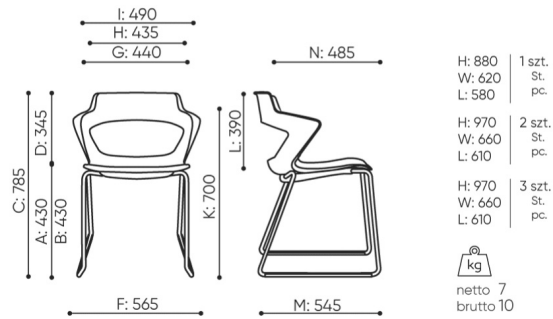

Base

- Chromed ●
- Powder painted (colors: white RAL 9003, grey ALU, black RAL 9005) ○

Additional equipment

CODE

- Version 1N - Separators protecting against scratching when stacking ●
- Version 2N - Cover ●
- Powder-painted trolley for chairs while buying Sky line chairs TR ○
- Powder-painted trolley is sold independently. TR ○

Product available while stocks last

bejot:be:basic offer

dimensions

SK 270 be:basic

SK 270 1N

- A seat height: overall dimensions
- B seat height: measured according to the norm
PN EN 1335 - 1
- C chair height
- D backrest height
- E headrest height
- F dimensional width chair / base
- G seat width
- H backrest width
- I width between armrests
- K height from the floor to the armrest
- L backrest length
- M dimensional chair depth
- N seat depth / seat length

Dimensions are approximate and may vary depending on the selected product configuration. The requirements of the standard are always met.

materials available for collection

1st price group	Bond, Fenno, Keimo, Sawana
2nd price group	Alpa, Charles, Charles - Studio Design, Cura, Era - Studio Design, Pastel, Roccia, Valencia
3rd price group	Ally, Ally SD, Alpa-Studio Design, Blazer, Cura SD, Easy SD, Oceanic, Silvertex , Silvertex - Studio Design, Synergy, Synergy - Studio Design, Valencia - Studio Design
4th price group	Heritage, Oceanic-Studio Design, Remix - Studio Design
5th price group	Accessoire, Steelcut Trio 3
Leather	Leather
Wood	Solid oak wood
Plastic	Plastic Sky_Line