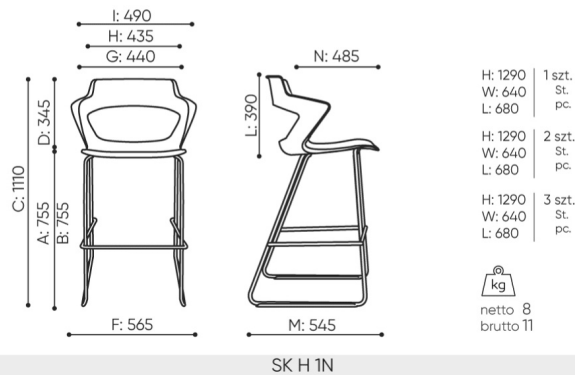

### CODE

Whole plastic

1N

Upholstered seat

2N

---

# dimensions

SK H be:basic

- A seat height: overall dimensions
- B seat height: measured according to the norm  
PN EN 1335 - 1
- C chair height
- D backrest height
- E headrest height
- F dimensional width chair / base
- G seat width
- H backrest width
- I width between armrests
- K height from the floor to the armrest
- L backrest length
- M dimensional chair depth
- N seat depth / seat length