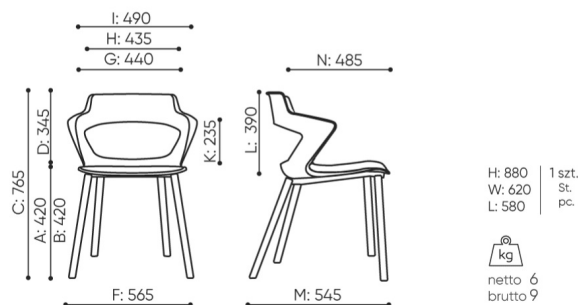

Code names marks

	CODE
Whole plastic	1N
Upholstered seat	2N

Product available while stocks last

bejot:be:basic offer

dimensions

SK W 720 be:basic

SK W 720 1N

- A seat height: overall dimensions
- B seat height: measured according to the norm
PN EN 1335 - 1
- C chair height
- D backrest height
- E headrest height
- F dimensional width chair / base
- G seat width
- H backrest width
- I width between armrests
- K height from the floor to the armrest
- L backrest length
- M dimensional chair depth
- N seat depth / seat length

Dimensions are approximate and may vary depending on the selected product configuration. The requirements of the standard are always met.

materials available for collection

1st price group	Bond, Fenno, Keimo, Sawana
2nd price group	Alpa, Charles, Charles - Studio Design, Cura, Era - Studio Design, Pastel, Roccia, Valencia
3rd price group	Ally, Ally SD, Alpa-Studio Design, Blazer, Cura SD, Easy SD, Oceanic, Silvertex , Silvertex - Studio Design, Synergy, Synergy - Studio Design, Valencia - Studio Design
4th price group	Heritage, Oceanic-Studio Design, Remix - Studio Design
5th price group	Accessoire, Steelcut Trio 3
Leather	Leather
Wood	Solid oak wood
Plastic	Plastic Sky_Line