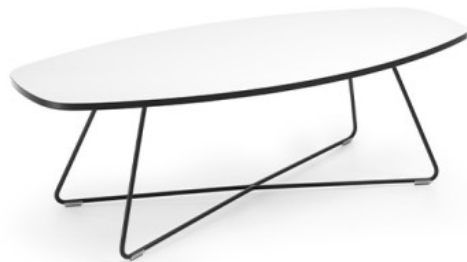

# tables:coffee

TB 29 EP 1300

: product card

A line of original tables that can be customised to suit specific needs. You can choose the shape of the tabletop, colour and the height and design of the base. Let your imagination run wild and choose a model that suits your needs and specific interior style.

## Create your own perfect table

The Tables Coffee is a line of the original tables, which thanks to a possibility of choosing a shape of the tops, height and a wide offer of the bases, provides the unprecedented arrangement possibilities.

## Perfect for any space

The Tables Coffee tables fit perfectly into any office space, public space, as well as complement the stylish interiors of the hotels and restaurants. Let yourself be carried away by your imagination and choose a model that fits your needs.

### Base

---

- Powder painted (colors according to the Bejot sampler book) ●
- Chromed ○