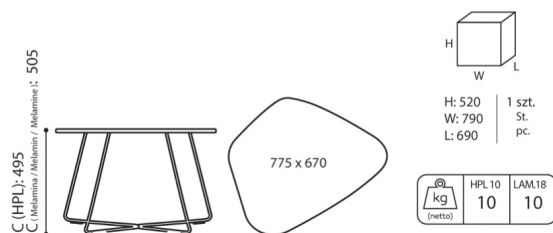

technical data

TB 29 L

Standard
Option

Base

Powder painted (colors according to the Bejot sampler book)

Chromed

Tabletop

Laminated board (18mm thick)

Glides

Glides for ceramic floors, concrete & carpets

PK

Felt glides for wooden floors & floor panels

PF

dimensions

TB 29 L

TB 29 L

H height: overall dimensions

W width: overall dimensions

L depth: overall dimensions

Dimensions are approximate and may vary depending on the selected product configuration. The requirements of the standard are always met.