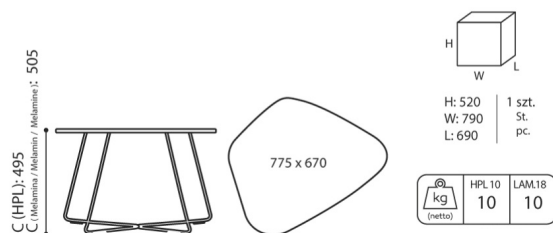

### Tabletop

---

Laminated board (18mm thick)

# dimensions

TB 29 L

TB 29 L

**H** height: overall dimensions

**W** width: overall dimensions

**L** length: overall dimensions

Dimensions are approximate and may vary depending on the selected product configuration. The requirements of the standard are always met.