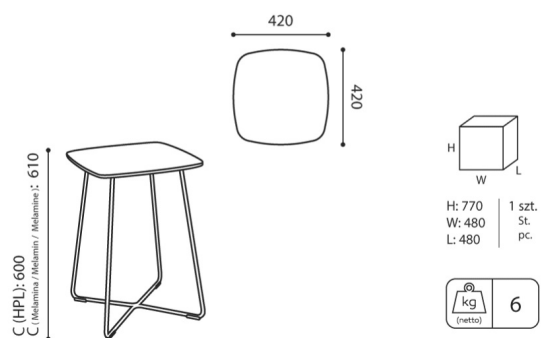

Glides

Glides for ceramic floors, concrete & carpets

PK ●

Felt glides for wooden floors & floor panels

PF ○

dimensions

TB 29 SQ 420

TB 29 SQ 420

H height: overall dimensions

W width: overall dimensions

L depth: overall dimensions

Dimensions are approximate and may vary depending on the selected product configuration. The requirements of the standard are always met.