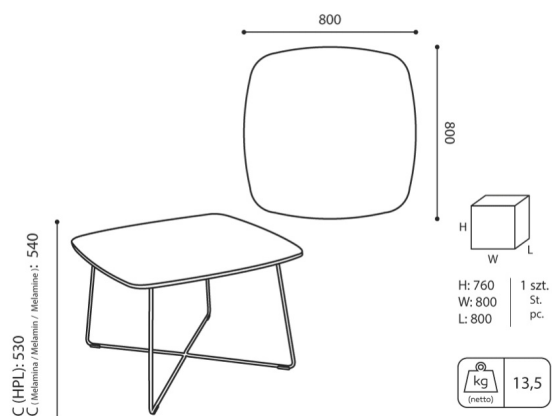

### Tabletop

---

Laminated board (18mm thick)

# dimensions

TB 29 SQ 800

TB 29 SQ 800

**H** height: overall dimensions

**W** width: overall dimensions

**L** depth: overall dimensions

Dimensions are approximate and may vary depending on the selected product configuration. The requirements of the standard are always met.