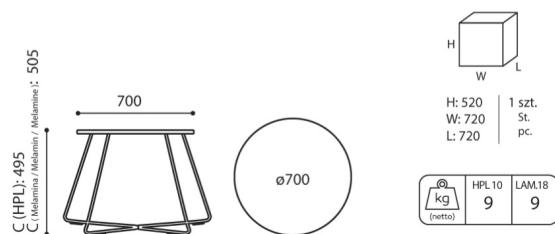

technical data

TB 29R L

Standard
Option

Base

- Powder painted (colors according to the Bejot sampler book)
- Chromed

Tabletop

Laminated board (18mm thick)

Glides

- Glides for ceramic floors, concrete & carpets PK
- Felt glides for wooden floors & floor panels PF

dimensions

TB 29R L

TB 29R L

H height: overall dimensions

W width: overall dimensions

L depth: overall dimensions

Dimensions are approximate and may vary depending on the selected product configuration. The requirements of the standard are always met.

materials available for collection

Tabletop

Laminated tabletop

Wood