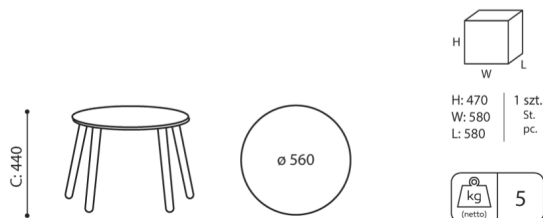

### Tabletop

Laminated board (18mm thick)

# dimensions

TB W 74H

TB W 740 H

**H** height: overall dimensions

**W** width: overall dimensions

**L** epth: overall dimensions

Dimensions are approximate and may vary depending on the selected product configuration. The requirements of the standard are always met.