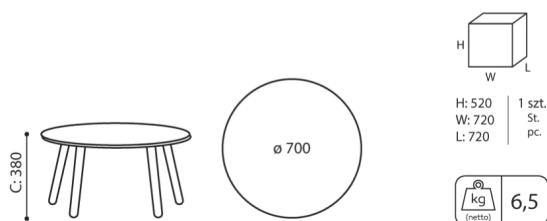

technical data

TB W 74L

Standard
Option

Base

Legs: solid oak wood - natural color (O1)

Legs: solid wood - black coloring (O3)

Tabletop

Laminated board (18mm thick)

dimensions

TB W 74L

TB W 740 L

H height: overall dimensions

W width: overall dimensions

L epth: overall dimensions

Dimensions are approximate and may vary depending on the selected product configuration. The requirements of the standard are always met.