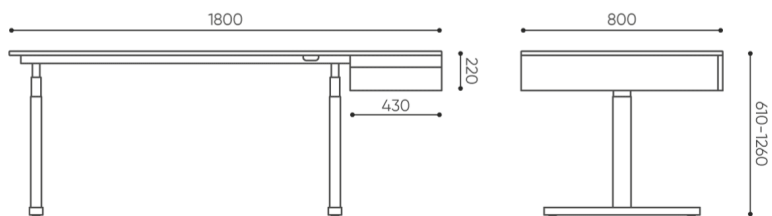

### Accessories for cable organization (recommended for media port)

Cable cover (under a tabletop)

○

## dimensions

TB HRP 18

TB HRP 18 D80

Dimensions are approximate and may vary depending on product configuration configuration. Standards are always taken into account.