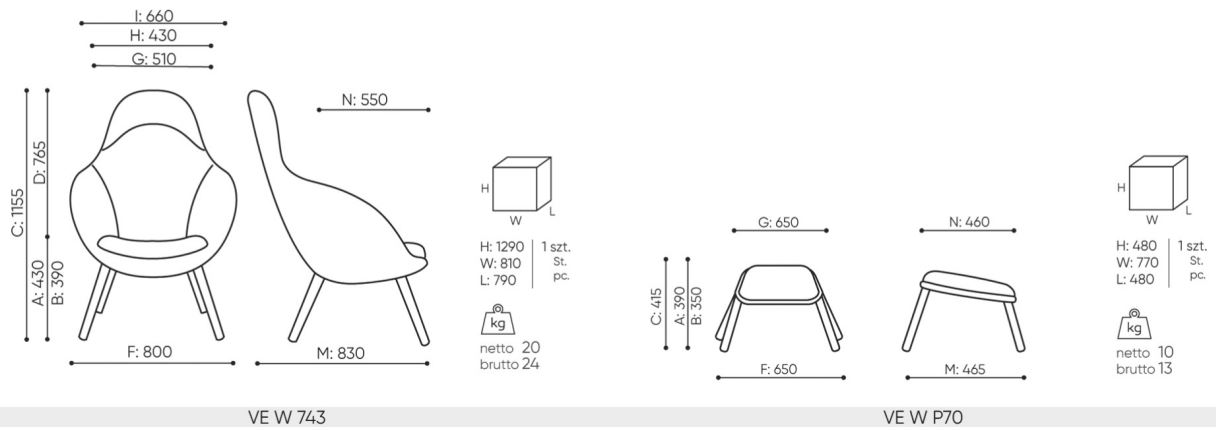

# dimensions

## VE W 743

VE W 743

VE W P70

- A seat height: overall dimensions
- B seat height: measured according to the norm  
PN EN 1335 - 1
- C chair height
- D backrest height
- E headrest height
- F dimensional width chair / base
- G seat width
- H backrest width
- I width between armrests
- K height from the floor to the armrest
- L backrest length
- M dimensional chair depth
- N seat depth / seat length

Dimensions are approximate and may vary depending on the selected product configuration. The requirements of the standard are always met.