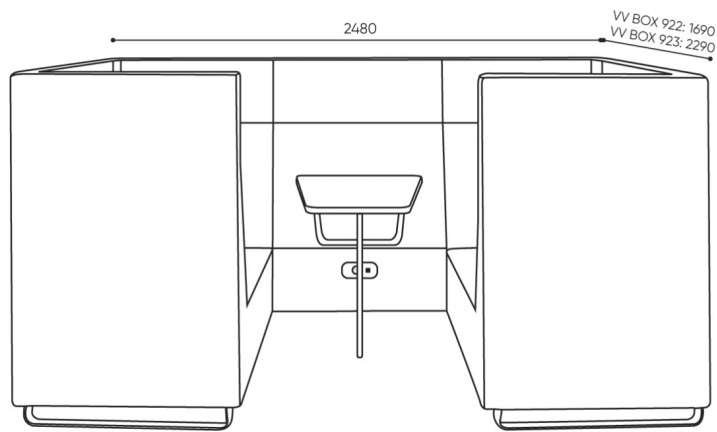

Table VV BOX

Laminated board top + powder coated construction (colors according to the Bejot sampler)	TB	○
Laminated board top + chromed construction (leg)	TBC	○

Additional equipment

Mediaport (black):1 voltage socket 230V (type E - Poland, France or type F - Germany, or type G - Great Britain) + 2 x USB chargers	[type]2VCC	○
Mediaport (black):2 voltage socket 230V (type E - Poland, France or type F - Germany, or type G - Great Britain)	[type]2VV	○
Reinforcement panel (placed under the upholstery) allowing to mount the bracket to a 32-inch TV set		●
Cable grommet - preparation of the box for the electrical installation for TV	CG	○

bejot:voo_voo:9xx

dimensions

VV 92X BOX

922	H: 500 W: 1410 L: 860	2x	H: 1830 W: 1410 L: 860
923	H: 500 W: 1410 L: 860	2x	H: 2430 W: 1410 L: 860

	922	923
(netto)	210	253

VV BOX 922 / 923

bejot:voo_voo:9xx

H: 500 W: 1410 L: 860	1 szt. St. pc.
-----------------------------	----------------------

	netto 37,5 brutto 45
--	-------------------------

VV 9 TB

- A seat height: overall dimensions
- B seat height
- C chair height: overall dimensions
- D backrest height
- F chair width: overall dimensions
- G seat width
- H backrest width
- K height from the floor to the armrest
- M chair depth: overall dimensions
- N seat depth / seat length