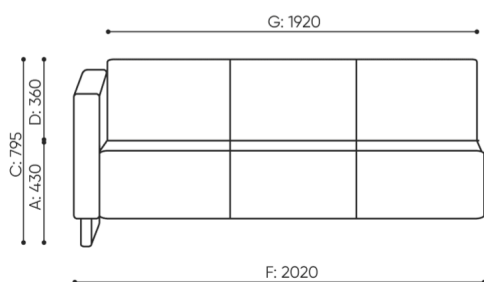

dimensions

VV 403

H: 900 | 1 szt.
W: 1970 | St.
L: 840 | pc.

netto 40
brutto 45

VV 403 / 4031

bejot:voo_voo

H: 810 | 1 szt.
W: 2050 | St.
L: 840 | pc.

netto 44
brutto 50

VV 413 R/L

- A seat height: overall dimensions
- B seat height
- C chair height: overall dimensions
- D backrest height
- F chair width: overall dimensions
- G seat width
- H backrest width
- K height from the floor to the armrest
- M chair depth: overall dimensions
- N seat depth / seat length