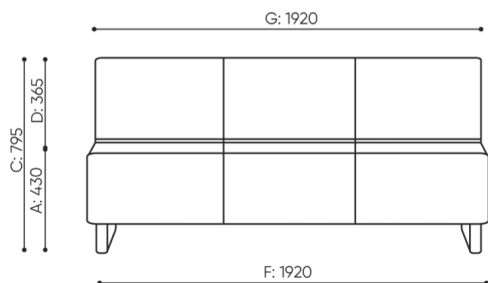

Stitches

CODE

- Stitches in the colour of upholstery ●
- White, grey, orange, red, green or black stitches for leather-upholstered armchairs or for keimo, valencia, silvertex collection upholstery ○

bejot:voo_voo

dimensions

VV 403

H: 900 | 1 szt.
W: 1970 | St.
L: 840 | pc.

netto 40
brutto 45

VV 403 / 4031

bejot:voo_voo

H: 810 | 1 szt.
W: 2050 | St.
L: 840 | pc.

netto 44
brutto 50

VV 413 R/L

- A seat height: overall dimensions
- B seat height
- C chair height: overall dimensions
- D backrest height
- F chair width: overall dimensions
- G seat width
- H backrest width
- K height from the floor to the armrest
- M chair depth: overall dimensions
- N seat depth / seat length