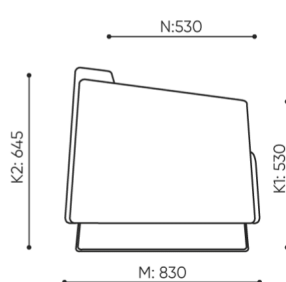

dimensions

VV 403

H: 900 | 1 szt.
W: 1970 | St.
L: 840 | pc.

netto 40
brutto 45

VV 403 / 4031

bejot:voo_voo

H: 810 | 1 szt.
W: 2050 | St.
L: 840 | pc.

netto 44
brutto 50

VV 413 R/L

- A seat height: overall dimensions
- B seat height
- C chair height: overall dimensions
- D backrest height
- F chair width: overall dimensions
- G seat width
- H backrest width
- K height from the floor to the armrest
- M chair depth: overall dimensions
- N seat depth / seat length