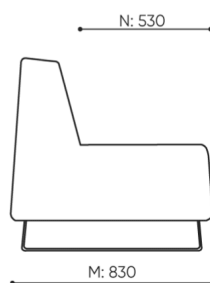

Stitches

CODE

- Stitches in the colour of upholstery ●
- White, grey, orange, red, green or black stitches for leather-upholstered armchairs or for keimo, valencia, silvertex collection upholstery ○

bejot:voo_voo

dimensions

VV 403

H: 900 | 1 szt.
W: 1970 | St.
L: 840 | pc.

netto 40
brutto 45

VV 403 / 4031

bejot:voo_voo

H: 810 | 1 szt.
W: 2050 | St.
L: 840 | pc.

netto 44
brutto 50

VV 413 R/L

- A seat height: overall dimensions
- B seat height
- C chair height: overall dimensions
- D backrest height
- F chair width: overall dimensions
- G seat width
- H backrest width
- K height from the floor to the armrest
- M chair depth: overall dimensions
- N seat depth / seat length