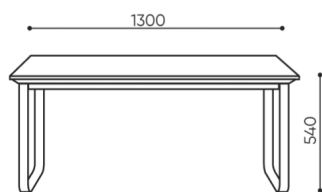

technical data

VV TS4

Standard ●
Option ○

Base

Chromed

Table top

Laminated board (18mm thick)

dimensions

VV TS4

H: 570 | 1 szt.
W: 1410 | St.
L: 810 | pc.

netto 26
brutto 31

VV TS 4

H height: overall dimensions

W width: overall dimensions

L epth: overall dimensions

Dimensions are approximate and may vary depending on the selected product configuration. The requirements of the standard are always met.