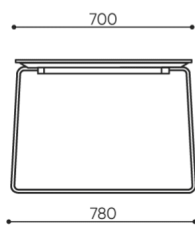

technical data

VV TS4

Standard ●
Option ○

Base

Chromed

Table top

Laminated board (18mm thick)

dimensions

VV TS4

H: 570 | 1 szt.
W: 1410 | St.
L: 810 | pc.

netto 26
brutto 31

VV TS 4

H height: overall dimensions

W width: overall dimensions

L epth: overall dimensions

Dimensions are approximate and may vary depending on the selected product configuration. The requirements of the standard are always met.