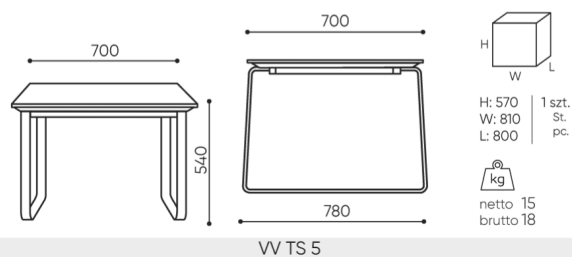

technical data

VV TS5

Standard ●
Option ○

Base

Chromed

Table top

Laminated board (18mm thick)

dimensions

VV TS5

H height: overall dimensions

W width: overall dimensions

L epth: overall dimensions

Dimensions are approximate and may vary depending on the selected product configuration. The requirements of the standard are always met.