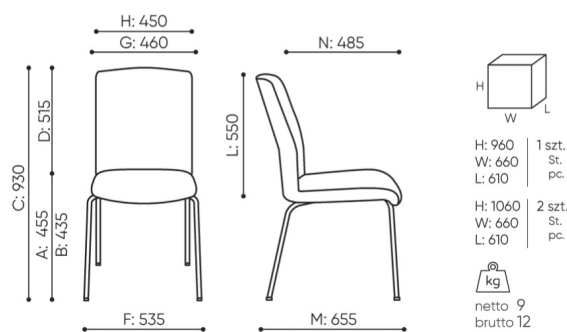

P ○

Chairs connectors

L ○

Feet

CODE

Feet for ceramic floors, concrete and carpets

TK ●

Felt feet for wooden floors and panels

TF ○

4-pieces stacking.

Product available while stocks last

bejot:be:basic offer

dimensions

ZP 21H be:basic

ZP 21H

- A seat height: overall dimensions
- B seat height: measured according to the norm
PN EN 1335 - 1
- C chair height
- D backrest height
- E headrest height
- F dimensional width chair / base
- G seat width
- H backrest width
- I width between armrests
- K height from the floor to the armrest
- L backrest length
- M dimensional chair depth
- N seat depth / seat length

Dimensions are approximate and may vary depending on the selected product configuration. The requirements of the standard are always met.

materials available for collection

| | |
|-----------------|---|
| 1st price group | Bond, Fenno, Keimo, Sawana |
| 2nd price group | Alpa, Charles, Charles - Studio Design, Cura, Era - Studio Design, Pastel, Roccia |
| 3rd price group | Ally, Ally SD, Alpa-Studio Design, Blazer, Cura SD, Easy SD, Oceanic, Rhythm, Silvertex , Silvertex - Studio Design, Synergy, Synergy - Studio Design |
| 4th price group | Heritage, Oceanic-Studio Design, Remix - Studio Design |
| 5th price group | Accessoire, Steelcut Trio 3 |
| Leather | Leather |
| Metal | Metal - powder coated |