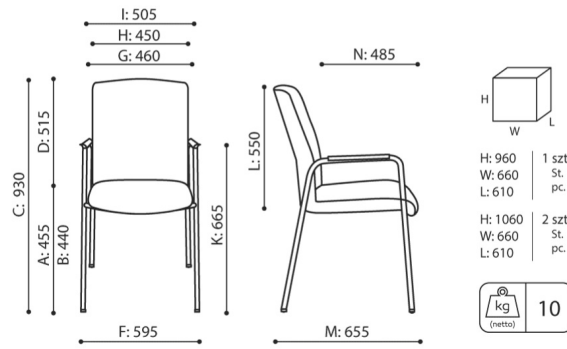

bejot:be:basic offer

dimensions

ZP 22H be:basic

ZP 22H

- A seat height: overall dimensions
- B seat height: measured according to the norm PN EN 1335 - 1
- C chair height
- D backrest height
- E headrest height
- F dimensional width chair / base
- G seat width
- H backrest width
- I width between armrests
- K height from the floor to the armrest
- L backrest length
- M dimensional chair depth
- N seat depth / seat length