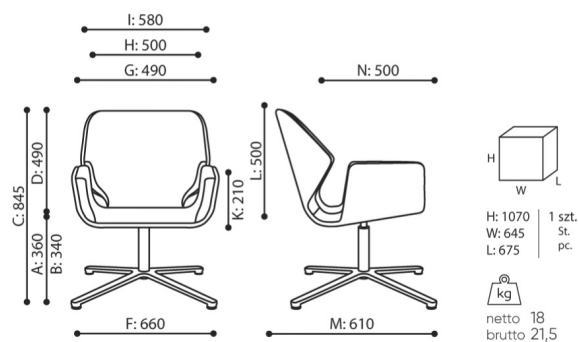

design:
Maciej Karpiak Bejot Development Team

Site du produit
[lien vers le site](#)

bejot:

dimensions

BO 4C2

BO 4C2 / BO W 4C2

- A seat height: overall dimensions
- B seat height: measured according to the norm
PN EN 1335 - 1
- C chair height
- D backrest height
- E headrest height
- F dimensional width chair / base
- G seat width
- H backrest width
- I width between armrests
- K height from the floor to the armrest
- L backrest length
- M dimensional chair depth
- N seat depth / seat length

Dimensions are approximate and may vary depending on the selected product configuration. The requirements of the standard are always met.

mat riaux disponibles pour la collection

1st price group	Fenno
2nd price group	Alpa, Charles, Charles - Studio Design, Cura, Roccia, Valencia
3rd price group	Ally, Ally SD, Alpa-Studio Design, Blazer, Cura SD, Easy SD, Oceanic, Synergy, Synergy - Studio Design, Valencia - Studio Design
4th price group	Heritage, Oceanic-Studio Design, Remix - Studio Design
5th price group	Steelcut Trio 3
Cuir	Leather
Natural veneer	Natural veneer
Metal	Metal - powder coated