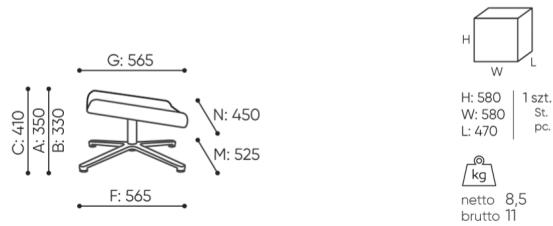

design:
Maciej Karpiak Bejot Development Team

Site du produit
[lien vers le site](#)

bejot:

dimensions

BO 4C3

BO 4C3 / BO W 4C3

bejot:boo

BO 4CP / BO W 4CP

- A seat height: overall dimensions
- B seat height: measured according to the norm
PN EN 1335 - 1
- C chair height
- D backrest height
- E headrest height
- F dimensional width chair / base
- G seat width
- H backrest width
- I width between armrests
- K height from the floor to the armrest
- L backrest length
- M dimensional chair depth
- N seat depth / seat length