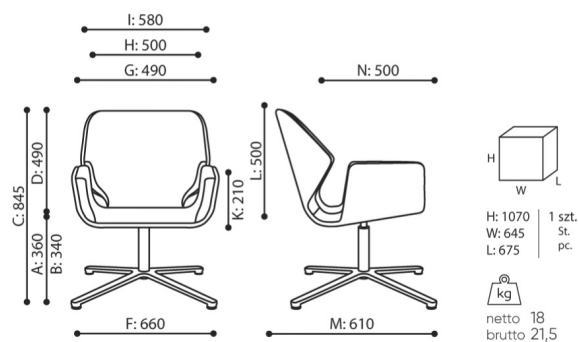

Le poste de travail Booi vous permet d'aménager un espace privé, où vous pouvez vous isoler de l'agitation de votre environnement. La forme arrondie du mur acoustique protège l'utilisateur des bruits excessifs et lui offre un moment de répit.

design:
Maciej Karpiak Bejot Development Team

Site du produit
[lien vers le site](#)

bejot:

dimensions

BO W 4C2

BO 4C2 / BO W 4C2

- A seat height: overall dimensions
- B seat height: measured according to the norm
PN EN 1335 - 1
- C chair height
- D backrest height
- E headrest height
- F dimensional width chair / base
- G seat width
- H backrest width
- I width between armrests
- K height from the floor to the armrest
- L backrest length
- M dimensional chair depth
- N seat depth / seat length

Dimensions are approximate and may vary depending on the selected product configuration. The requirements of the standard are always met.

mat riaux disponibles pour la collection

1st price group	Fenno
2nd price group	Alpa, Charles, Charles - Studio Design, Cura, Roccia, Valencia
3rd price group	Ally, Ally SD, Alpa-Studio Design, Blazer, Cura SD, Easy SD, Oceanic, Synergy, Synergy - Studio Design, Valencia - Studio Design
4th price group	Heritage, Oceanic-Studio Design, Remix - Studio Design
5th price group	Steelcut Trio 3
Cuir	Leather
Natural veneer	Natural veneer
Metal	Metal - powder coated