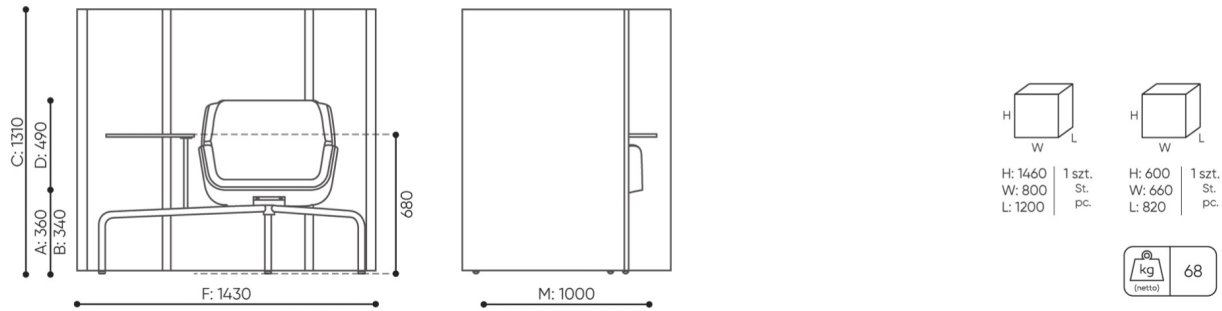

design:

Maciej Karpiak Bejot Development Team

Site du produit

[lien vers le site](#)

bejot:

dimensions

BO WS

BO S BASE + BO S CHAIR

- A seat height: overall dimensions
- B seat height: measured according to the norm PN EN 1335 - 1
- C chair height
- D backrest height
- E headrest height
- F dimensional width chair / base
- G seat width
- H backrest width
- I width between armrests
- K height from the floor to the armrest
- L backrest length
- M dimensional chair depth
- N seat depth / seat length