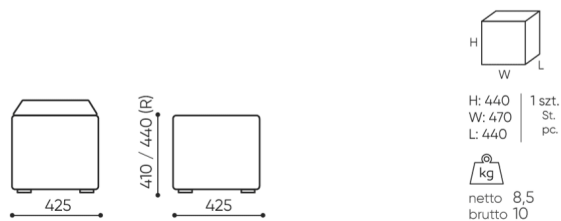

cube

CUB 425

: fiche produit

Une collection de poufs qui se caractérise par une forme rectangulaire minimaliste.

Ils sont légers et robustes, ce qui permet des aménagements multiples et rapides de l'espace de bureau.

design:
Bejot Development Team

Site du produit
[lien vers le site](#)

bejot:

dimensions

CUB 425

CUB 425 / R 425

- A seat height: overall dimensions
- B seat height
- C chair height: overall dimensions
- D backrest height
- F chair width: overall dimensions
- G seat width
- H backrest width
- K height from the floor to the armrest
- M chair depth: overall dimensions
- N seat depth / seat length

Dimensions are approximate and may vary depending on the selected product configuration. The requirements of the standard are always met.

mat riaux disponibles pour la collection

1st price group	Bond, Fenno, Keimo, Sawana
2nd price group	Alpa, Charles, Charles - Studio Design, Cura, Era - Studio Design, Pastel, Roccia, Valencia
3rd price group	Ally, Ally SD, Alpa-Studio Design, Blazer, Cura SD, Easy SD, Oceanic, Rhythm, Silvertex , Silvertex - Studio Design, Synergy, Synergy - Studio Design, Valencia - Studio Design
4th price group	Heritage, Oceanic-Studio Design, Remix - Studio Design
5th price group	Accessoire, Steelcut Trio 3
Cuir	Leather