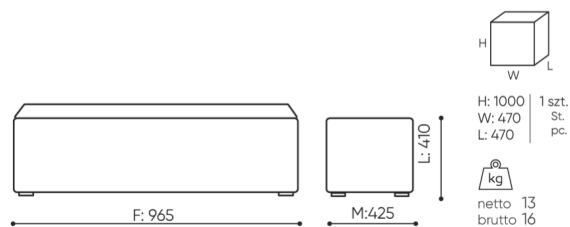

# dimensions

## CUB 965

CUB 965

- A seat height: overall dimensions
- B seat height
- C chair height: overall dimensions
- D backrest height
- F chair width: overall dimensions
- G seat width
- H backrest width
- K height from the floor to the armrest
- M chair depth: overall dimensions
- N seat depth / seat length

Dimensions are approximate and may vary depending on the selected product configuration. The requirements of the standard are always met.