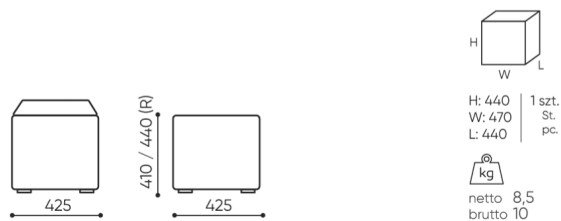

cube

CUB R 425

: fiche produit

Une collection de poufs qui se caractérise par une forme rectangulaire minimaliste.

Ils sont légers et robustes, ce qui permet des aménagements multiples et rapides de l'espace de bureau.

design:
Bejot Development Team

Site du produit
[lien vers le site](#)

bejot:

dimensions

CUB R 425

CUB 425 / R 425

- A seat height: overall dimensions
- B seat height
- C chair height: overall dimensions
- D backrest height
- F chair width: overall dimensions
- G seat width
- H backrest width
- K height from the floor to the armrest
- M chair depth: overall dimensions
- N seat depth / seat length

Dimensions are approximate and may vary depending on the selected product configuration. The requirements of the standard are always met.

mat riaux disponibles pour la collection

1st price group	Bond, Fenno, Keimo, Sawana
2nd price group	Alpa, Charles, Charles - Studio Design, Cura, Era - Studio Design, Pastel, Roccia, Valencia
3rd price group	Ally, Ally SD, Alpa-Studio Design, Blazer, Cura SD, Easy SD, Oceanic, Rhythm, Silvertex , Silvertex - Studio Design, Synergy, Synergy - Studio Design, Valencia - Studio Design
4th price group	Heritage, Oceanic-Studio Design, Remix - Studio Design
5th price group	Accessoire, Steelcut Trio 3
Cuir	Leather