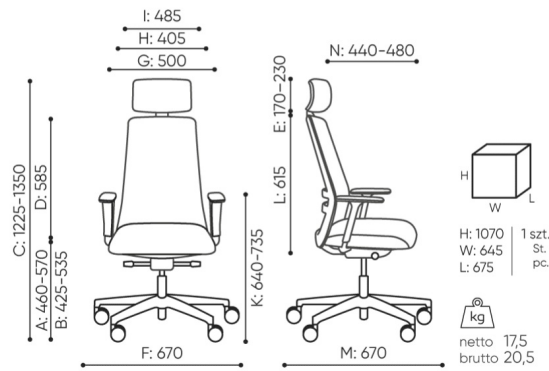

offre be:basic

DB 103 be:basic

: fiche produit

Produits retirés de l'offre avec des délais de livraison prolongés.
Disponibles uniquement dans la limite des stocks disponibles.

design:

Site du produit
[lien vers le site](#)

bejot:

dimensions

DB 103 be:basic

DB 103

- A seat height: overall dimensions
- B seat height: measured according to the norm
PN EN 1335 - 1
- C chair height adjustment
- D backrest height adjustment
- E headrest height adjustment
- F dimensional width chair / base
- G seat width
- H backrest width
- I width between armrests
- K armrest height adjustment
- L backrest length
- M dimensional chair depth
- N seat depth adjustment / seat length

Dimensions are approximate and may vary depending on the selected product configuration. The requirements of the standard are always met.

mat riaux disponibles pour la collection

1st price group	Bond, Fenno, Keimo, Sawana
2nd price group	Alpa, Charles, Charles - Studio Design, Cura, Era - Studio Design, Pastel, Roccia, Valencia
3rd price group	Ally, Ally SD, Alpa-Studio Design, Blazer, Cura SD, Easy SD, Oceanic, Rhythm, Silvertex , Silvertex - Studio Design, Synergy, Synergy - Studio Design, Valencia - Studio Design
4th price group	Heritage, Oceanic-Studio Design, Remix - Studio Design
5th price group	Steelcut Trio 3
Cuir	Leather
Membrane	Membrane Kyos, Momo, Milla
Metal	Metal - powder coated, Metal ALU/chrom