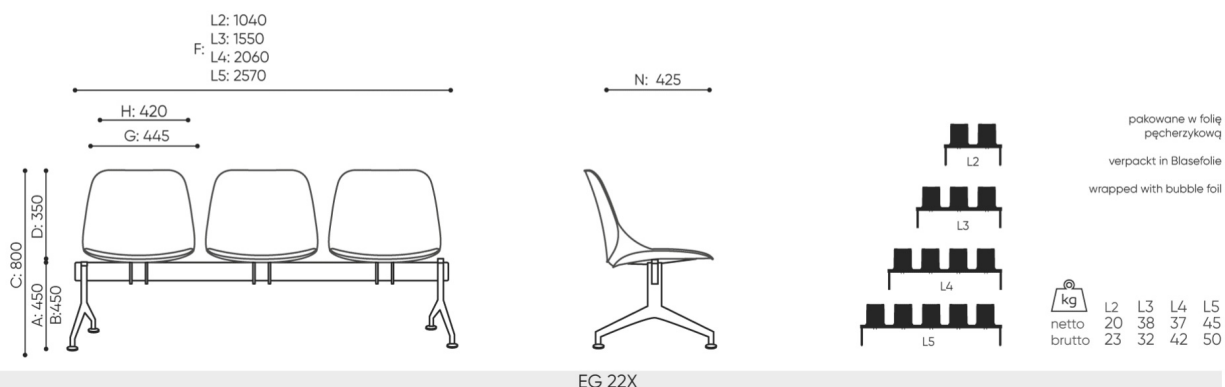

design:
Scagnellato & Ferrarese

Site du produit
[lien vers le site](#)

bejot:

dimensions

EG 22X

- A seat height: overall dimensions
- B seat height: measured according to the norm
PN EN 1335 - 1
- C chair height
- D backrest height
- E headrest height
- F dimensional width chair / base
- G seat width
- H backrest width
- I width between armrests
- K height from the floor to the armrest
- L backrest length
- M dimensional chair depth
- N seat depth / seat length

Dimensions are approximate and may vary depending on the selected product configuration. The requirements of the standard are always met.

mat riaux disponibles pour la collection

Tabletop	Laminated tabletop
Plastic	Eggo
Metal	Metal ALU/black