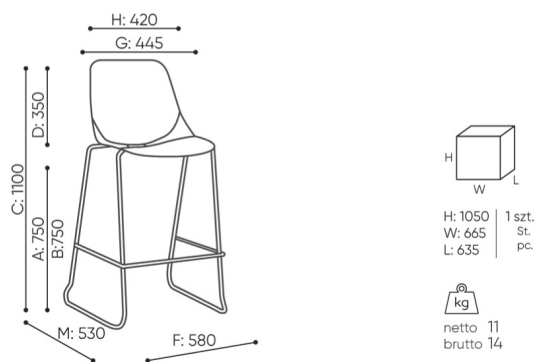

# dimensions

EG H

EG H 1N

- A seat height: overall dimensions
- B seat height: measured according to the norm  
PN EN 1335 - 1
- C chair height
- D backrest height
- E headrest height
- F dimensional width chair / base
- G seat width
- H backrest width
- I width between armrests
- K height from the floor to the armrest
- L backrest length
- M dimensional chair depth
- N seat depth / seat length

Dimensions are approximate and may vary depending on the selected product configuration. The requirements of the standard are always met.