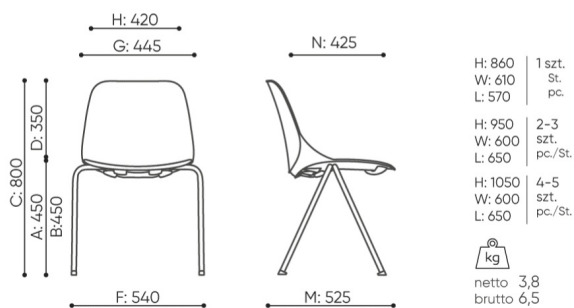

design:
Scagnellato & Ferrarese

Site du produit
[lien vers le site](#)

bejot:

dimensions

EG 215

EG 215 1N

- A seat height: overall dimensions
- B seat height: measured according to the norm
PN EN 1335 - 1
- C chair height
- D backrest height
- E headrest height
- F dimensional width chair / base
- G seat width
- H backrest width
- I width between armrests
- K height from the floor to the armrest
- L backrest length
- M dimensional chair depth
- N seat depth / seat length

Dimensions are approximate and may vary depending on the selected product configuration. The requirements of the standard are always met.

mat riaux disponibles pour la collection

1st price group	Bond, Fenno, Keimo, Sawana
2nd price group	Alpa, Charles, Charles - Studio Design, Cura, Era - Studio Design, Pastel, Roccia, Valencia
3rd price group	Ally, Ally SD, Alpa-Studio Design, Blazer, Cura SD, Easy SD, Oceanic, Silvertex , Silvertex - Studio Design, Synergy, Synergy - Studio Design, Valencia - Studio Design
4th price group	Heritage, Oceanic-Studio Design, Remix - Studio Design
5th price group	Accessoire, Steelcut Trio 3
Cuir	Leather
Plastic	Eggo